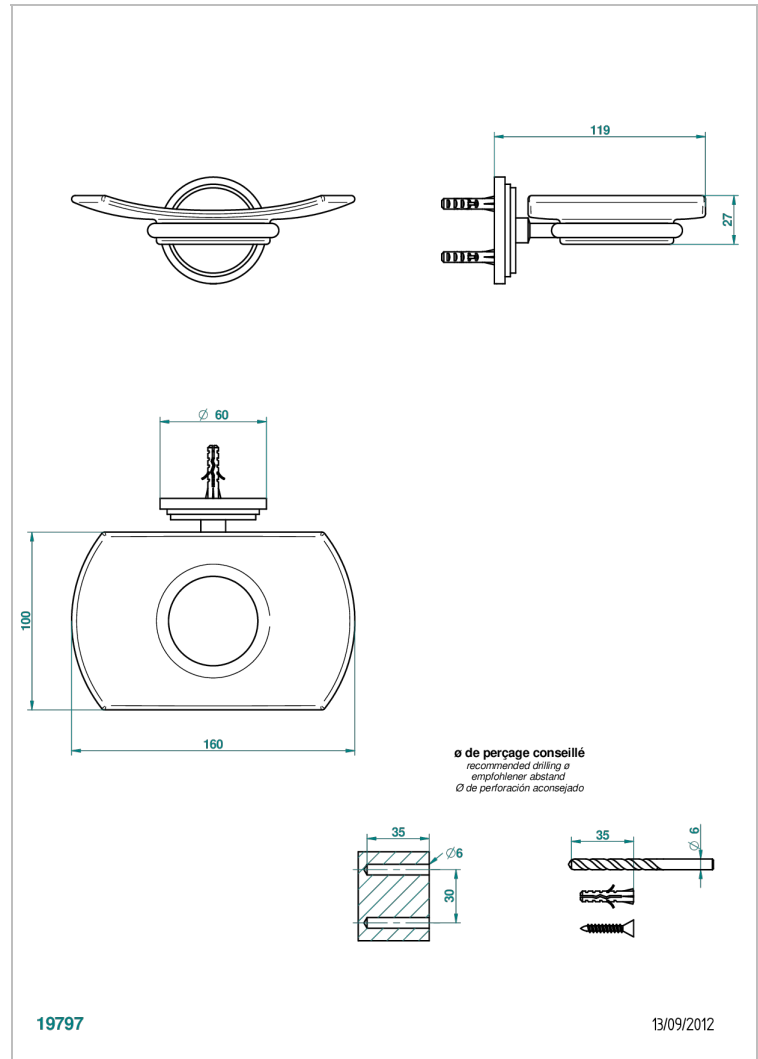

LE 9 HOWLITE

G2H-500

Glass soap dish, wall mounted

THG[®]
PARIS

CHARACTERISTIC

- Le 9 Howlite
- Glass soap dish, wall mounted

AVAILABLE FINITIONS

Black ceram - D30
Blush PVD - H62
Brass color PVD - H49
Brown bronze color PVD - F33
Chrome polished - A02
Chrome polished / gold polished - G02