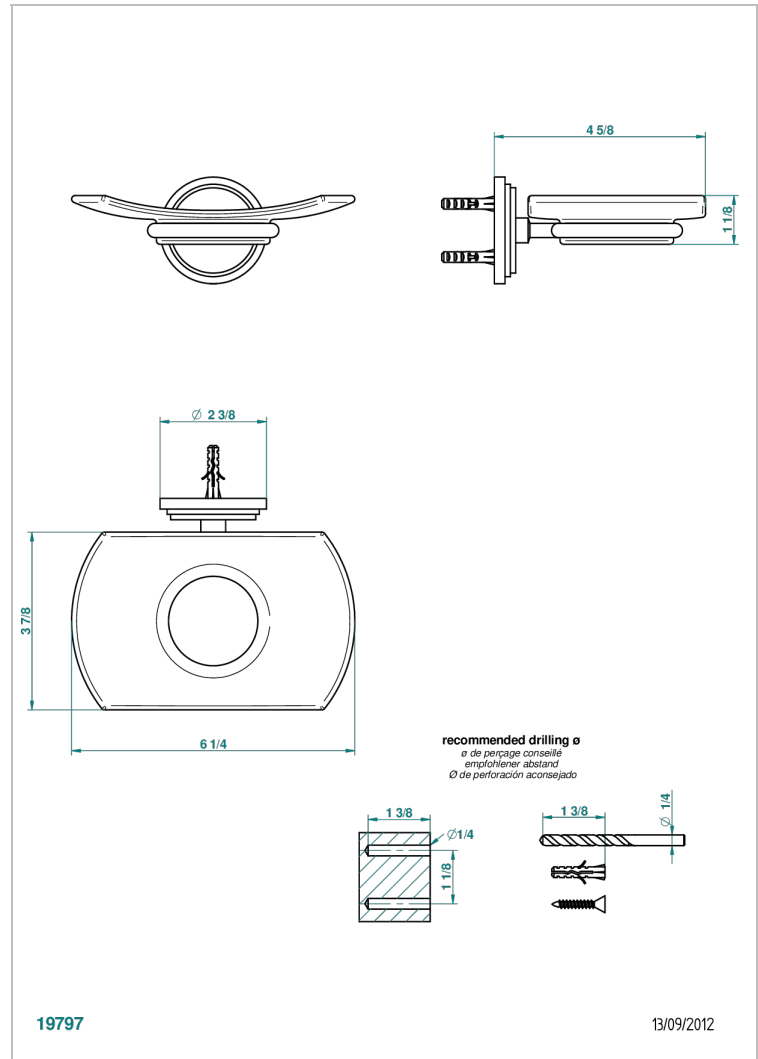

LE 9 HOWLITE

G2H-500

Glass soap dish, wall mounted

THG[®]
PARIS

CHARACTERISTIC

- Le 9 Howlite
- Glass soap dish, wall mounted

AVAILABLE FINITIONS

Black ceram - D30
Blush PVD - H62
Brass color PVD - H49
Brown bronze color PVD - F33
Chrome polished - A02
Chrome polished / gold polished - G02