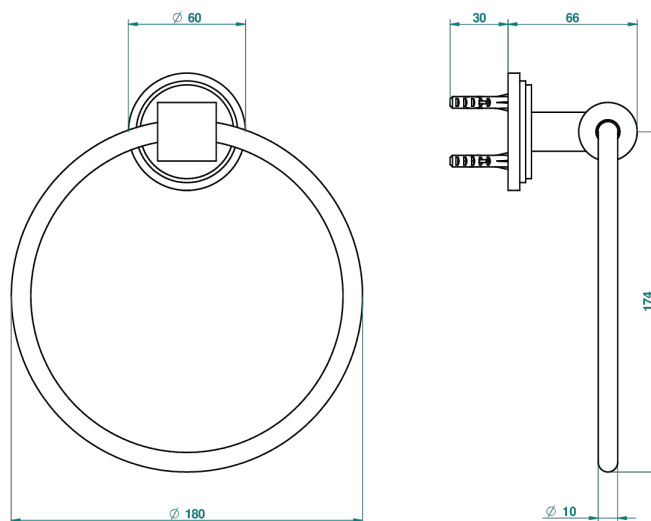

FAUBOURG METAL WITH LEVER HANDLES

G2U-504N

Towel ring

19796

17/02/2010

CHARACTERISTIC

- Faubourg Metal with lever handles
- Towel ring

AVAILABLE FINITIONS

Black ceram - D30
Blush PVD - H62
Brass color PVD - H49
Brown bronze color PVD - F33
Chrome polished - A02
Chrome polished / gold polished - G02

Gold color PVD - H52
Gold mat - F07
Gold polished - F01
Graphite PVD - H64
Matt Umber PVD - H67
Matt blush PVD - H60

Matt brass color PVD - H50
Matt brown bronze color PVD - F34
Matt chrome (American satin) - C02
Matt gold color PVD - H53
Matt graphite PVD - H65
Matt nickel (American satin) - C01

Matt nickel color PVD - H56
Natural smoked Brass - A13
Nickel antique / Sovereign - H28
Nickel color PVD - H55
Nickel polished - B01
Soft gold - F30

Soft matt gold - F31
Umber PVD - H66