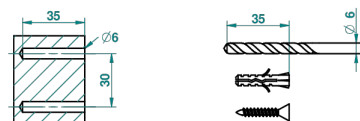

FAUBOURG METAL WITH LEVER HANDLES

G2U-504N

Towel ring

19796

17/02/2010

CHARACTERISTIC

- Faubourg Metal with lever handles
- Towel ring

AVAILABLE FINITIONS

Black ceram - D30
Blush PVD - H62
Brass color PVD - H49
Brown bronze color PVD - F33
Chrome polished - A02
Chrome polished / gold polished - G02

Gold color PVD - H52
Gold mat - F07
Gold polished - F01
Graphite PVD - H64
Matt Umber PVD - H67
Matt blush PVD - H60

Matt brass color PVD - H50
Matt brown bronze color PVD - F34
Matt chrome (American satin) - C02
Matt gold color PVD - H53
Matt graphite PVD - H65
Matt nickel (American satin) - C01

Matt nickel color PVD - H56
Natural smoked Brass - A13
Nickel antique / Sovereign - H28
Nickel color PVD - H55
Nickel polished - B01
Soft gold - F30

Soft matt gold - F31
Umber PVD - H66