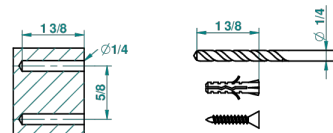

FAUBOURG METAL WITH LEVER HANDLES

G2U-504N

Towel ring

19796

17/02/2010

CHARACTERISTIC

- Faubourg Metal with lever handles
- Towel ring

AVAILABLE FINITIONS

Black ceram - D30
Blush PVD - H62
Brass color PVD - H49
Brown bronze color PVD - F33
Chrome polished - A02
Chrome polished / gold polished - G02

Gold color PVD - H52
Gold mat - F07
Gold polished - F01
Graphite PVD - H64
Matt Umber PVD - H67
Matt blush PVD - H60

Matt brass color PVD - H50
Matt brown bronze color PVD - F34
Matt chrome (American satin) - C02
Matt gold color PVD - H53
Matt graphite PVD - H65
Matt nickel (American satin) - C01

Matt nickel color PVD - H56
Natural smoked Brass - A13
Nickel antique / Sovereign - H28
Nickel color PVD - H55
Nickel polished - B01
Soft gold - F30

Soft matt gold - F31
Umber PVD - H66