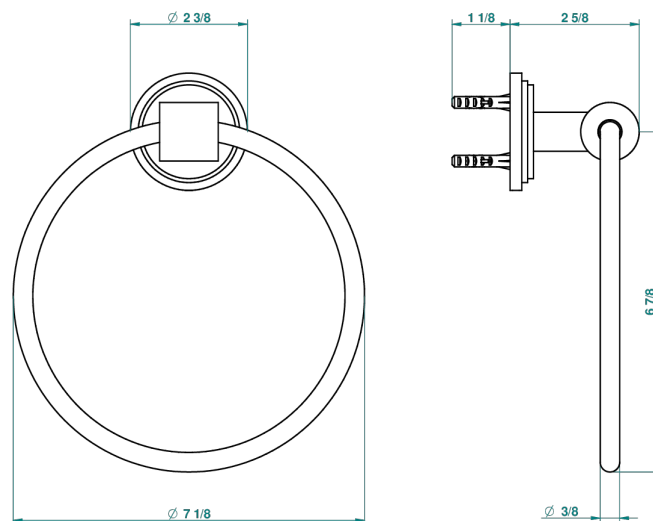

FAUBOURG METAL WITH LEVER HANDLES

G2U-504N

Towel ring

19796

17/02/2010

CHARACTERISTIC

- Faubourg Metal with lever handles
- Towel ring

AVAILABLE FINITIONS

Black ceram - D30
Blush PVD - H62
Brass color PVD - H49
Brown bronze color PVD - F33
Chrome polished - A02
Chrome polished / gold polished - G02

Gold color PVD - H52
Gold mat - F07
Gold polished - F01
Graphite PVD - H64
Matt Umber PVD - H67
Matt blush PVD - H60

Matt brass color PVD - H50
Matt brown bronze color PVD - F34
Matt chrome (American satin) - C02
Matt gold color PVD - H53
Matt graphite PVD - H65
Matt nickel (American satin) - C01

Matt nickel color PVD - H56
Natural smoked Brass - A13
Nickel antique / Sovereign - H28
Nickel color PVD - H55
Nickel polished - B01
Soft gold - F30

Soft matt gold - F31
Umber PVD - H66