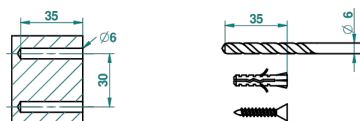

FRIVOLE WITH LEVER HANDLES

G2S-504N

Towel ring

19796

17/02/2010

CHARACTERISTIC

- Frivole with lever handles
- Towel ring

AVAILABLE FINITIONS

Black ceram - D30
Blush PVD - H62
Brass color PVD - H49
Brown bronze color PVD - F33
Chrome polished - A02
Chrome polished / gold polished - G02

Gold color PVD - H52
Gold mat - F07
Gold polished - F01
Graphite PVD - H64
Matt Umber PVD - H67
Matt blush PVD - H60

Matt brass color PVD - H50
Matt brown bronze color PVD - F34
Matt chrome (American satin) - C02
Matt gold color PVD - H53
Matt graphite PVD - H65
Matt nickel (American satin) - C01

Matt nickel color PVD - H56
Nickel antique / Sovereign - H28
Nickel color PVD - H55
Nickel polished - B01
Soft gold - F30
Soft matt gold - F31

Umber PVD - H66