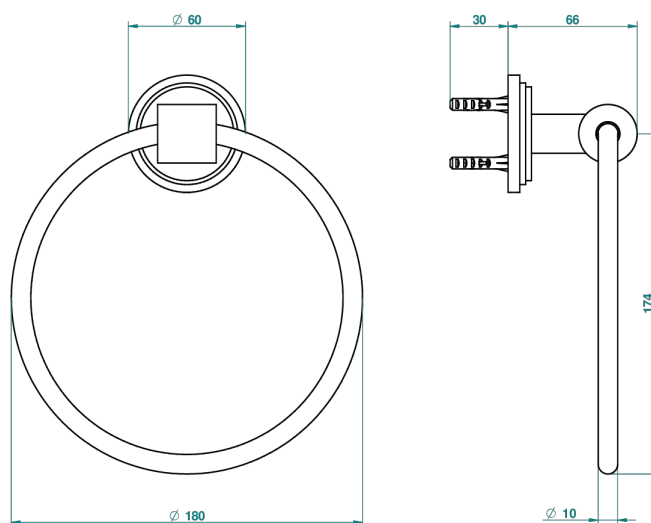

FRIVOLE WITH LEVER HANDLES

G2S-504N

Towel ring

19796

17/02/2010

CHARACTERISTIC

- Frivole with lever handles
- Towel ring

AVAILABLE FINITIONS

Black ceram - D30
Blush PVD - H62
Brass color PVD - H49
Brown bronze color PVD - F33
Chrome polished - A02
Chrome polished / gold polished - G02

Gold color PVD - H52
Gold mat - F07
Gold polished - F01
Graphite PVD - H64
Matt Umber PVD - H67
Matt blush PVD - H60

Matt brass color PVD - H50
Matt brown bronze color PVD - F34
Matt chrome (American satin) - C02
Matt gold color PVD - H53
Matt graphite PVD - H65
Matt nickel (American satin) - C01

Matt nickel color PVD - H56
Nickel antique / Sovereign - H28
Nickel color PVD - H55
Nickel polished - B01
Soft gold - F30
Soft matt gold - F31

Umber PVD - H66