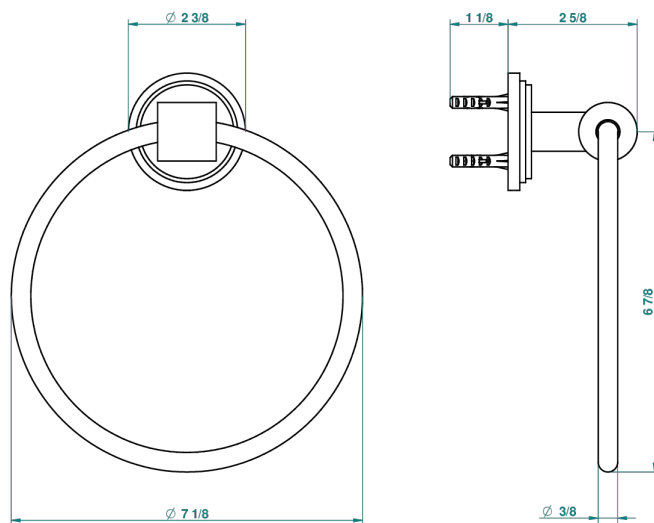

FRIVOLE WITH LEVER HANDLES

G2S-504N

Towel ring

19796

17/02/2010

CHARACTERISTIC

- Frivole with lever handles
- Towel ring

AVAILABLE FINITIONS

Black ceram - D30
Blush PVD - H62
Brass color PVD - H49
Brown bronze color PVD - F33
Chrome polished - A02
Chrome polished / gold polished - G02

Gold color PVD - H52
Gold mat - F07
Gold polished - F01
Graphite PVD - H64
Matt Umber PVD - H67
Matt blush PVD - H60

Matt brass color PVD - H50
Matt brown bronze color PVD - F34
Matt chrome (American satin) - C02
Matt gold color PVD - H53
Matt graphite PVD - H65
Matt nickel (American satin) - C01

Matt nickel color PVD - H56
Nickel antique / Sovereign - H28
Nickel color PVD - H55
Nickel polished - B01
Soft gold - F30
Soft matt gold - F31

Umber PVD - H66