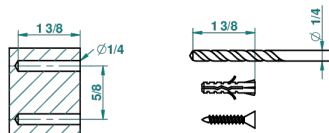

FRIVOLE WITH LEVER HANDLES

G2S-504N

Towel ring

19796

17/02/2010

CHARACTERISTIC

- Frivole with lever handles
- Towel ring

AVAILABLE FINITIONS

Black ceram - D30
Blush PVD - H62
Brass color PVD - H49
Brown bronze color PVD - F33
Chrome polished - A02
Chrome polished / gold polished - G02

Gold color PVD - H52
Gold mat - F07
Gold polished - F01
Graphite PVD - H64
Matt Umber PVD - H67
Matt blush PVD - H60

Matt brass color PVD - H50
Matt brown bronze color PVD - F34
Matt chrome (American satin) - C02
Matt gold color PVD - H53
Matt graphite PVD - H65
Matt nickel (American satin) - C01

Matt nickel color PVD - H56
Nickel antique / Sovereign - H28
Nickel color PVD - H55
Nickel polished - B01
Soft gold - F30
Soft matt gold - F31

Umber PVD - H66