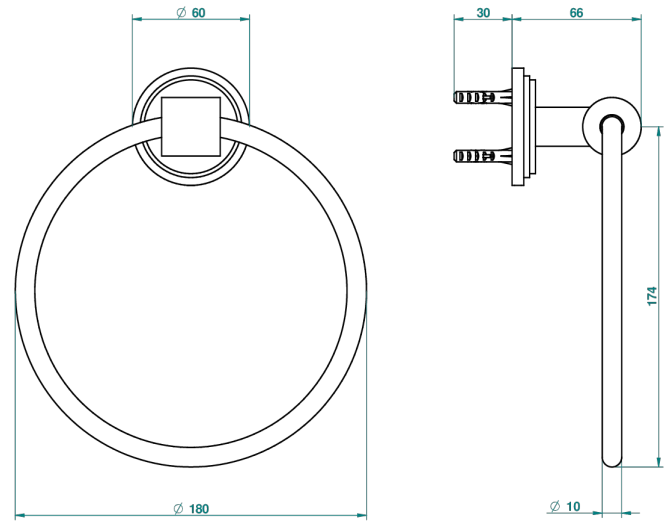

FRIVOLE WITH LEVER

G2S-504N

Single towel ring

THG®
PARIS

19796

17/02/2010

CHARACTERISTIC

- Frivole with lever
- Single towel ring

AVAILABLE FINITIONS

Antique nickel - H28
Black ceram - D30
Blush PVD - H62
Brass color PVD - H49
Brown bronze color PVD - F33
Gold color PVD - H52

Graphite PVD - H64
Matt Umber PVD - H67
Matt blush PVD - H60
Matt brass color PVD - H50
Matt brown bronze color PVD - F34
Matt chrome - C02

Matt gold - F07
Matt gold color PVD - H53
Matt graphite PVD - H65
Matt nickel (color finish) - C01
Matt nickel color PVD - H56
Nickel color PVD - H55

Polished chrome (color finish) - A02
Polished chrome / Polished gold (color finish) - G02
Polished gold (color finish) - F01
Polished nickel - B01
Soft gold - F30
Soft matt gold - F31
Umber PVD - H66