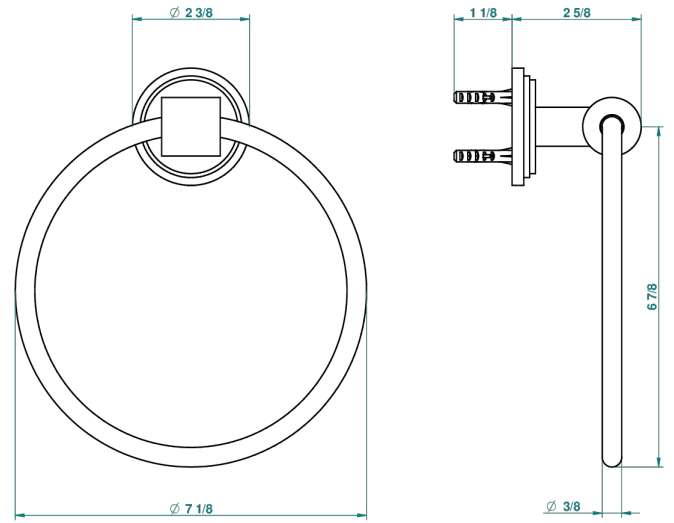

FRIVOLE WITH LEVER

G2S-504N

Single towel ring

THG®
PARIS

19796

17/02/2010

CHARACTERISTIC

- Frivole with lever
- Single towel ring

AVAILABLE FINITIONS

Antique nickel - H28
Black ceram - D30
Blush PVD - H62
Brass color PVD - H49
Brown bronze color PVD - F33
Gold color PVD - H52

Graphite PVD - H64
Matt Umber PVD - H67
Matt blush PVD - H60
Matt brass color PVD - H50
Matt brown bronze color PVD - F34
Matt chrome - C02

Matt gold - F07
Matt gold color PVD - H53
Matt graphite PVD - H65
Matt nickel (color finish) - C01
Matt nickel color PVD - H56
Nickel color PVD - H55

Polished chrome (color finish) - A02
Polished chrome / Polished gold (color finish) - G02
Polished gold (color finish) - F01
Polished nickel - B01
Soft gold - F30
Soft matt gold - F31
Umber PVD - H66