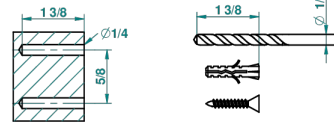

FRIVOLE WITH LEVER

G2S-504N

Single towel ring

THG®
PARIS

19796

17/02/2010

CHARACTERISTIC

- Frivole with lever
- Single towel ring

AVAILABLE FINITIONS

Antique nickel - H28
Black ceram - D30
Blush PVD - H62
Brass color PVD - H49
Brown bronze color PVD - F33
Gold color PVD - H52

Graphite PVD - H64
Matt Umber PVD - H67
Matt blush PVD - H60
Matt brass color PVD - H50
Matt brown bronze color PVD - F34
Matt chrome - C02

Matt gold - F07
Matt gold color PVD - H53
Matt graphite PVD - H65
Matt nickel (color finish) - C01
Matt nickel color PVD - H56
Nickel color PVD - H55

Polished chrome (color finish) - A02
Polished chrome / Polished gold (color finish) - G02
Polished gold (color finish) - F01
Polished nickel - B01
Soft gold - F30
Soft matt gold - F31
Umber PVD - H66