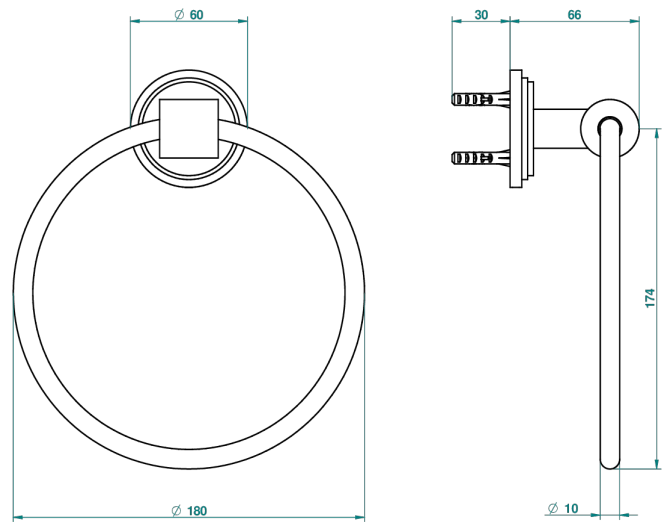

FROUFROU WITH LEVER HANDLES

G2P-504N

Towel ring

THG®
PARIS

19796

17/02/2010

CHARACTERISTIC

- Froufrou with lever handles
- Towel ring

AVAILABLE FINITIONS

Black ceram - D30
Blush PVD - H62
Brass color PVD - H49
Brown bronze color PVD - F33
Chrome polished - A02
Chrome polished / gold polished - G02

Gold color PVD - H52
Gold mat - F07
Gold polished - F01
Graphite PVD - H64
Matt Umber PVD - H67
Matt blush PVD - H60

Matt brass color PVD - H50
Matt brown bronze color PVD - F34
Matt chrome (American satin) - C02
Matt gold color PVD - H53
Matt graphite PVD - H65
Matt nickel (American satin) - C01

Matt nickel color PVD - H56
Nickel antique / Sovereign - H28
Nickel color PVD - H55
Nickel polished - B01
Soft gold - F30
Soft matt gold - F31

Umber PVD - H66