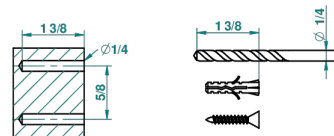

FROUFROU WITH LEVER HANDLES

G2P-504N

Towel ring

THG®
PARIS

19796

17/02/2010

CHARACTERISTIC

- Froufrou with lever handles
- Towel ring

AVAILABLE FINITIONS

Black ceram - D30
Blush PVD - H62
Brass color PVD - H49
Brown bronze color PVD - F33
Chrome polished - A02
Chrome polished / gold polished - G02

Gold color PVD - H52
Gold mat - F07
Gold polished - F01
Graphite PVD - H64
Matt Umber PVD - H67
Matt blush PVD - H60

Matt brass color PVD - H50
Matt brown bronze color PVD - F34
Matt chrome (American satin) - C02
Matt gold color PVD - H53
Matt graphite PVD - H65
Matt nickel (American satin) - C01

Matt nickel color PVD - H56
Nickel antique / Sovereign - H28
Nickel color PVD - H55
Nickel polished - B01
Soft gold - F30
Soft matt gold - F31

Umber PVD - H66