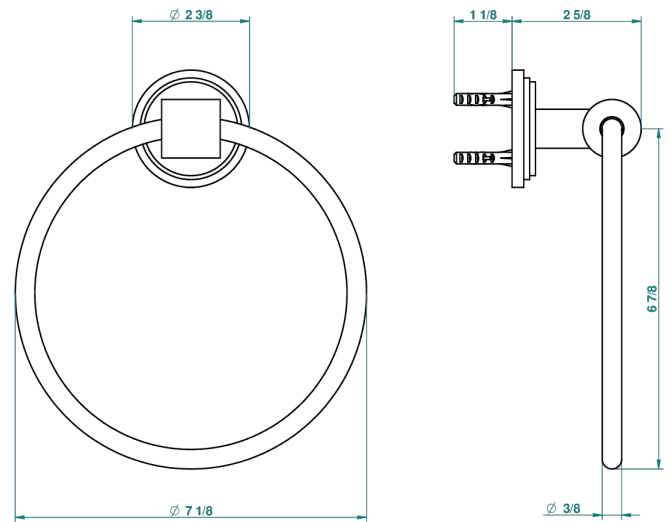

FROUFROU WITH LEVER HANDLES

G2P-504N

Towel ring

THG®
PARIS

19796

17/02/2010

CHARACTERISTIC

- Froufrou with lever handles
- Towel ring

AVAILABLE FINITIONS

Black ceram - D30
Blush PVD - H62
Brass color PVD - H49
Brown bronze color PVD - F33
Chrome polished - A02
Chrome polished / gold polished - G02

Gold color PVD - H52
Gold mat - F07
Gold polished - F01
Graphite PVD - H64
Matt Umber PVD - H67
Matt blush PVD - H60

Matt brass color PVD - H50
Matt brown bronze color PVD - F34
Matt chrome (American satin) - C02
Matt gold color PVD - H53
Matt graphite PVD - H65
Matt nickel (American satin) - C01

Matt nickel color PVD - H56
Nickel antique / Sovereign - H28
Nickel color PVD - H55
Nickel polished - B01
Soft gold - F30
Soft matt gold - F31

Umber PVD - H66