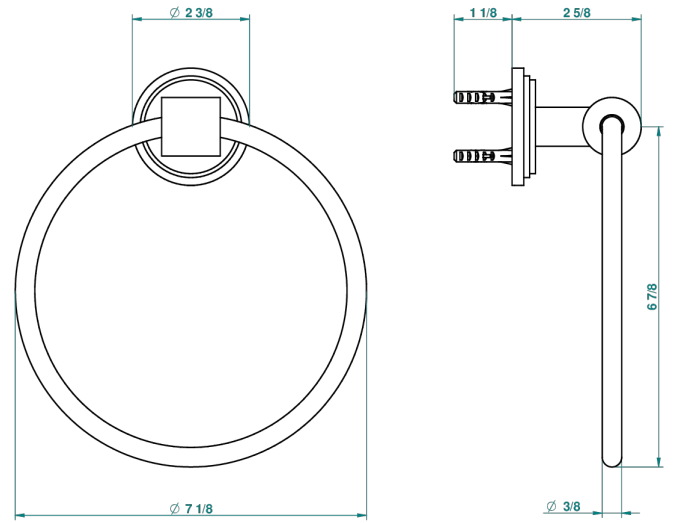

FROUFROU WITH LEVER

G2P-504N

Single towel ring

THG®
PARIS

19796

17/02/2010

CHARACTERISTIC

- Froufrou with lever
- Single towel ring

AVAILABLE FINITIONS

Antique nickel - H28
Black ceram - D30
Blush PVD - H62
Brass color PVD - H49
Brown bronze color PVD - F33
Gold color PVD - H52

Graphite PVD - H64
Matt Umber PVD - H67
Matt blush PVD - H60
Matt brass color PVD - H50
Matt brown bronze color PVD - F34
Matt chrome - C02

Matt gold - F07
Matt gold color PVD - H53
Matt graphite PVD - H65
Matt nickel (color finish) - C01
Matt nickel color PVD - H56
Nickel color PVD - H55

Polished chrome (color finish) - A02
Polished chrome / Polished gold (color finish) - G02
Polished gold (color finish) - F01
Polished nickel - B01
Soft gold - F30
Soft matt gold - F31
Umber PVD - H66