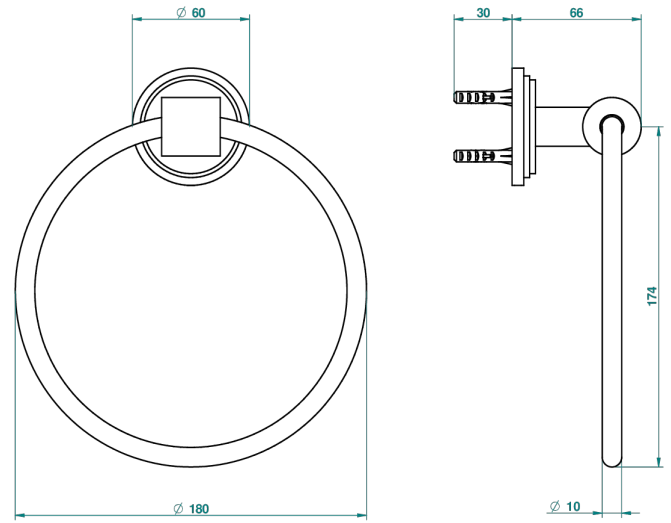

FROUFROU WITH LEVER

G2P-504N

Single towel ring

THG®
PARIS

19796

17/02/2010

CHARACTERISTIC

- Froufrou with lever
- Single towel ring

AVAILABLE FINITIONS

Antique nickel - H28
Black ceram - D30
Blush PVD - H62
Brass color PVD - H49
Brown bronze color PVD - F33
Gold color PVD - H52

Graphite PVD - H64
Matt Umber PVD - H67
Matt blush PVD - H60
Matt brass color PVD - H50
Matt brown bronze color PVD - F34
Matt chrome - C02

Matt gold - F07
Matt gold color PVD - H53
Matt graphite PVD - H65
Matt nickel (color finish) - C01
Matt nickel color PVD - H56
Nickel color PVD - H55

Polished chrome (color finish) - A02
Polished chrome / Polished gold (color finish) - G02
Polished gold (color finish) - F01
Polished nickel - B01
Soft gold - F30
Soft matt gold - F31
Umber PVD - H66