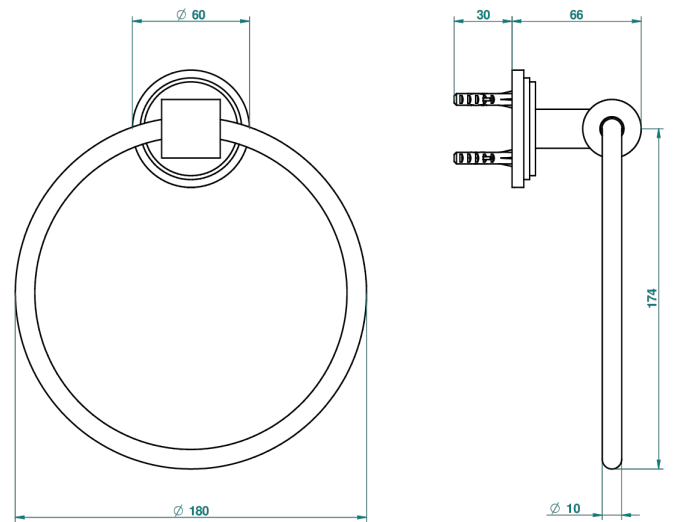

FROUFROU WITH LEVER

G2P-504N

Single towel ring

THG®
PARIS

19796

17/02/2010

CHARACTERISTIC

- Froufrou with lever
- Single towel ring

AVAILABLE FINITIONS

Antique nickel - H28
Black ceram - D30
Blush PVD - H62
Brass color PVD - H49
Brown bronze color PVD - F33
Gold color PVD - H52

Graphite PVD - H64
Matt Umber PVD - H67
Matt blush PVD - H60
Matt brass color PVD - H50
Matt brown bronze color PVD - F34
Matt chrome - C02

Matt gold - F07
Matt gold color PVD - H53
Matt graphite PVD - H65
Matt nickel (color finish) - C01
Matt nickel color PVD - H56
Nickel color PVD - H55

Polished chrome (color finish) - A02
Polished chrome / Polished gold (color finish) - G02
Polished gold (color finish) - F01
Polished nickel - B01
Soft gold - F30
Soft matt gold - F31
Umber PVD - H66