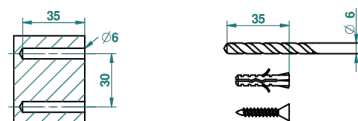

FAUBOURG BLACK PORCELAIN WITH LEVER HANDLES

G2M-504N

Towel ring

19796

17/02/2010

CHARACTERISTIC

- Faubourg Black Porcelain with lever handles
- Towel ring

AVAILABLE FINITIONS

Black ceram - D30
Blush PVD - H62
Brass color PVD - H49
Brown bronze color PVD - F33
Chrome polished - A02
Chrome polished / gold polished - G02

Gold color PVD - H52
Gold mat - F07
Gold polished - F01
Graphite PVD - H64
Matt Umber PVD - H67
Matt blush PVD - H60

Matt brass color PVD - H50
Matt brown bronze color PVD - F34
Matt chrome (American satin) - C02
Matt gold color PVD - H53
Matt graphite PVD - H65
Matt nickel (American satin) - C01

Matt nickel color PVD - H56
Natural smoked Brass - A13
Nickel antique / Sovereign - H28
Nickel color PVD - H55
Nickel polished - B01
Soft gold - F30

Soft matt gold - F31
Umber PVD - H66