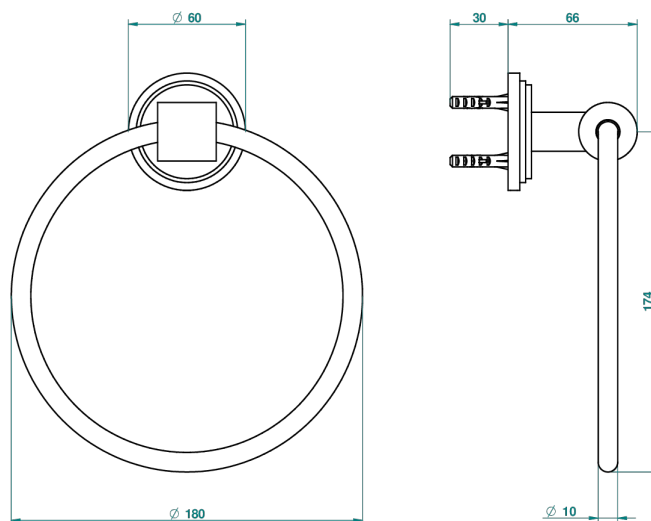

FAUBOURG BLACK PORCELAIN WITH LEVER HANDLES

G2M-504N

Towel ring

19796

17/02/2010

CHARACTERISTIC

- Faubourg Black Porcelain with lever handles
- Towel ring

AVAILABLE FINITIONS

Black ceram - D30
Blush PVD - H62
Brass color PVD - H49
Brown bronze color PVD - F33
Chrome polished - A02
Chrome polished / gold polished - G02

Gold color PVD - H52
Gold mat - F07
Gold polished - F01
Graphite PVD - H64
Matt Umber PVD - H67
Matt blush PVD - H60

Matt brass color PVD - H50
Matt brown bronze color PVD - F34
Matt chrome (American satin) - C02
Matt gold color PVD - H53
Matt graphite PVD - H65
Matt nickel (American satin) - C01

Matt nickel color PVD - H56
Natural smoked Brass - A13
Nickel antique / Sovereign - H28
Nickel color PVD - H55
Nickel polished - B01
Soft gold - F30

Soft matt gold - F31
Umber PVD - H66