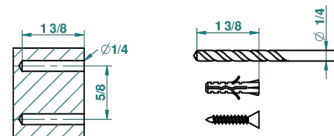

FAUBOURG BLACK PORCELAIN WITH LEVER HANDLES

G2M-504N

Towel ring

19796

17/02/2010

CHARACTERISTIC

- Faubourg Black Porcelain with lever handles
- Towel ring

AVAILABLE FINITIONS

Black ceram - D30
Blush PVD - H62
Brass color PVD - H49
Brown bronze color PVD - F33
Chrome polished - A02
Chrome polished / gold polished - G02

Gold color PVD - H52
Gold mat - F07
Gold polished - F01
Graphite PVD - H64
Matt Umber PVD - H67
Matt blush PVD - H60

Matt brass color PVD - H50
Matt brown bronze color PVD - F34
Matt chrome (American satin) - C02
Matt gold color PVD - H53
Matt graphite PVD - H65
Matt nickel (American satin) - C01

Matt nickel color PVD - H56
Natural smoked Brass - A13
Nickel antique / Sovereign - H28
Nickel color PVD - H55
Nickel polished - B01
Soft gold - F30

Soft matt gold - F31
Umber PVD - H66