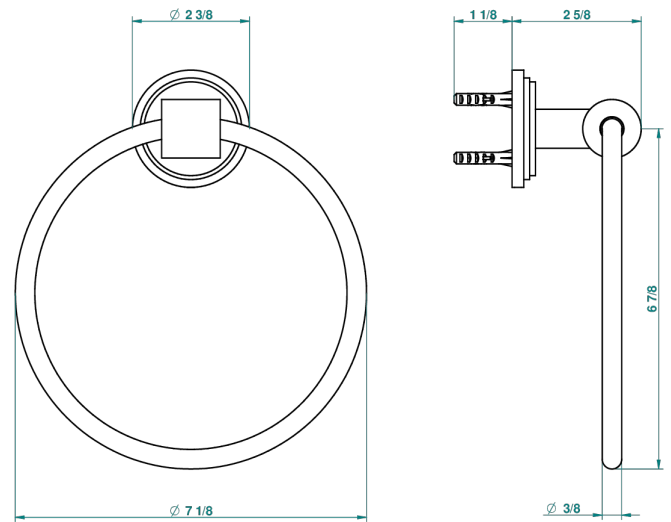

FAUBOURG BLACK PORCELAIN WITH LEVER HANDLES

G2M-504N

Towel ring

19796

17/02/2010

CHARACTERISTIC

- Faubourg Black Porcelain with lever handles
- Towel ring

AVAILABLE FINITIONS

Black ceram - D30
Blush PVD - H62
Brass color PVD - H49
Brown bronze color PVD - F33
Chrome polished - A02
Chrome polished / gold polished - G02

Gold color PVD - H52
Gold mat - F07
Gold polished - F01
Graphite PVD - H64
Matt Umber PVD - H67
Matt blush PVD - H60

Matt brass color PVD - H50
Matt brown bronze color PVD - F34
Matt chrome (American satin) - C02
Matt gold color PVD - H53
Matt graphite PVD - H65
Matt nickel (American satin) - C01

Matt nickel color PVD - H56
Natural smoked Brass - A13
Nickel antique / Sovereign - H28
Nickel color PVD - H55
Nickel polished - B01
Soft gold - F30

Soft matt gold - F31
Umber PVD - H66