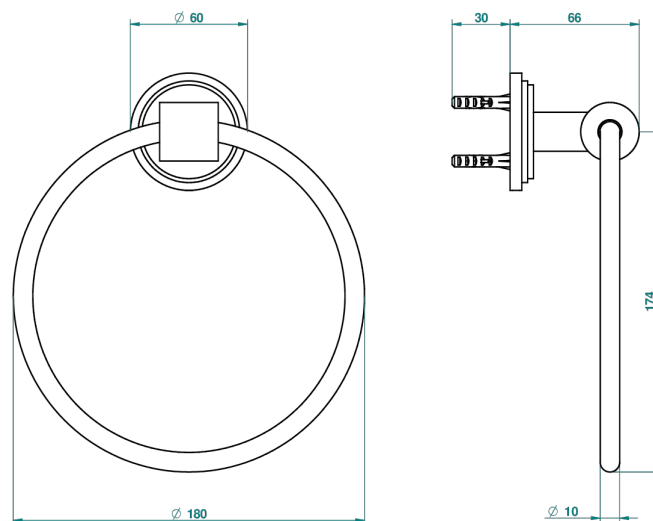

FAUBOURG BLACK PORCELAIN WITH LEVER

G2M-504N

Single towel ring

19796

17/02/2010

CHARACTERISTIC

- Faubourg Black Porcelain with lever
- Single towel ring

AVAILABLE FINITIONS

Antique nickel - H28
Black ceram - D30
Blush PVD - H62
Brass color PVD - H49
Brown bronze color PVD - F33
Gold color PVD - H52

Graphite PVD - H64
Matt Umber PVD - H67
Matt blush PVD - H60
Matt brass color PVD - H50
Matt brown bronze color PVD - F34
Matt chrome - C02

Matt gold - F07
Matt gold color PVD - H53
Matt graphite PVD - H65
Matt nickel (color finish) - C01
Matt nickel color PVD - H56
Natural smoked Brass - A13

Nickel color PVD - H55
Polished chrome (color finish) - A02
Polished chrome / Polished gold
(color finish) - G02
Polished gold (color finish) - F01
Polished nickel - B01
Soft gold - F30

Soft matt gold - F31
Umber PVD - H66