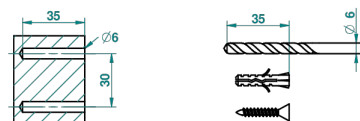

FAUBOURG BLACK PORCELAIN WITH LEVER

G2M-504N

Single towel ring

19796

17/02/2010

CHARACTERISTIC

- Faubourg Black Porcelain with lever
- Single towel ring

AVAILABLE FINITIONS

Antique nickel - H28
Black ceram - D30
Blush PVD - H62
Brass color PVD - H49
Brown bronze color PVD - F33
Gold color PVD - H52

Graphite PVD - H64
Matt Umber PVD - H67
Matt blush PVD - H60
Matt brass color PVD - H50
Matt brown bronze color PVD - F34
Matt chrome - C02

Matt gold - F07
Matt gold color PVD - H53
Matt graphite PVD - H65
Matt nickel (color finish) - C01
Matt nickel color PVD - H56
Natural smoked Brass - A13

Nickel color PVD - H55
Polished chrome (color finish) - A02
Polished chrome / Polished gold
(color finish) - G02
Polished gold (color finish) - F01
Polished nickel - B01
Soft gold - F30

Soft matt gold - F31
Umber PVD - H66