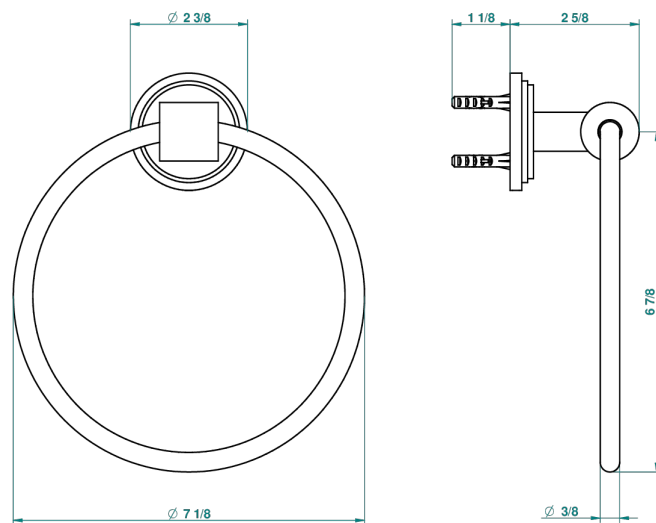

FAUBOURG BLACK PORCELAIN WITH LEVER

G2M-504N

Single towel ring

19796

17/02/2010

CHARACTERISTIC

- Faubourg Black Porcelain with lever
- Single towel ring

AVAILABLE FINITIONS

Antique nickel - H28
Black ceram - D30
Blush PVD - H62
Brass color PVD - H49
Brown bronze color PVD - F33
Gold color PVD - H52

Graphite PVD - H64
Matt Umber PVD - H67
Matt blush PVD - H60
Matt brass color PVD - H50
Matt brown bronze color PVD - F34
Matt chrome - C02

Matt gold - F07
Matt gold color PVD - H53
Matt graphite PVD - H65
Matt nickel (color finish) - C01
Matt nickel color PVD - H56
Natural smoked Brass - A13

Nickel color PVD - H55
Polished chrome (color finish) - A02
Polished chrome / Polished gold (color finish) - G02
Polished gold (color finish) - F01
Polished nickel - B01
Soft gold - F30

Soft matt gold - F31
Umber PVD - H66