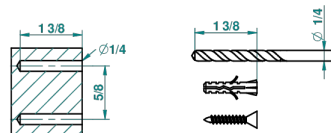

FAUBOURG BLACK PORCELAIN WITH LEVER

G2M-504N

Single towel ring

19796

17/02/2010

CHARACTERISTIC

- Faubourg Black Porcelain with lever
- Single towel ring

AVAILABLE FINITIONS

Antique nickel - H28
Black ceram - D30
Blush PVD - H62
Brass color PVD - H49
Brown bronze color PVD - F33
Gold color PVD - H52

Graphite PVD - H64
Matt Umber PVD - H67
Matt blush PVD - H60
Matt brass color PVD - H50
Matt brown bronze color PVD - F34
Matt chrome - C02

Matt gold - F07
Matt gold color PVD - H53
Matt graphite PVD - H65
Matt nickel (color finish) - C01
Matt nickel color PVD - H56
Natural smoked Brass - A13

Nickel color PVD - H55
Polished chrome (color finish) - A02
Polished chrome / Polished gold (color finish) - G02
Polished gold (color finish) - F01
Polished nickel - B01
Soft gold - F30

Soft matt gold - F31
Umber PVD - H66