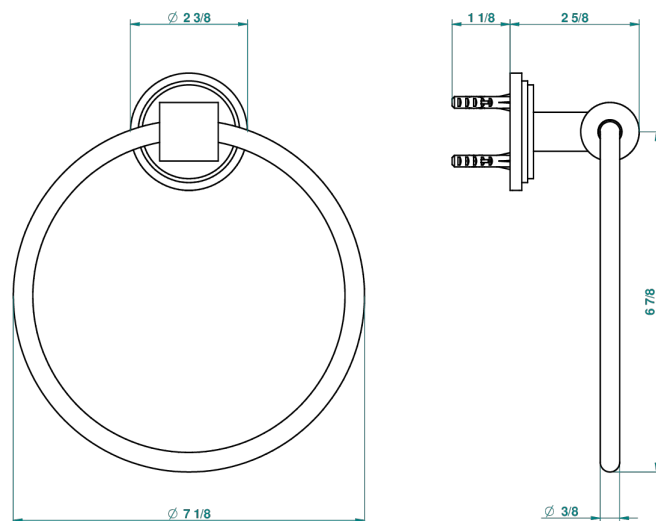

FAUBOURG BLACK PORCELAIN WITH LEVER

G2M-504N

Single towel ring

19796

17/02/2010

CHARACTERISTIC

- Faubourg Black Porcelain with lever
- Single towel ring

AVAILABLE FINITIONS

Antique nickel - H28
Black ceram - D30
Blush PVD - H62
Brass color PVD - H49
Brown bronze color PVD - F33
Gold color PVD - H52

Graphite PVD - H64
Matt Umber PVD - H67
Matt blush PVD - H60
Matt brass color PVD - H50
Matt brown bronze color PVD - F34
Matt chrome - C02

Matt gold - F07
Matt gold color PVD - H53
Matt graphite PVD - H65
Matt nickel (color finish) - C01
Matt nickel color PVD - H56
Natural smoked Brass - A13

Nickel color PVD - H55
Polished chrome (color finish) - A02
Polished chrome / Polished gold (color finish) - G02
Polished gold (color finish) - F01
Polished nickel - B01
Soft gold - F30

Soft matt gold - F31
Umber PVD - H66