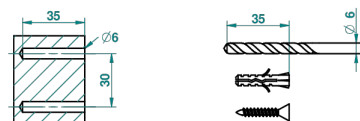

FAUBOURG WHITE PORCELAIN WITH LEVER HANDLES

G2J-504N

Towel ring

19796

17/02/2010

CHARACTERISTIC

- Faubourg White Porcelain with lever handles
- Towel ring

AVAILABLE FINITIONS

Black ceram - D30
Blush PVD - H62
Brass color PVD - H49
Brown bronze color PVD - F33
Chrome polished - A02
Chrome polished / gold polished - G02

Gold color PVD - H52
Gold mat - F07
Gold polished - F01
Graphite PVD - H64
Matt Umber PVD - H67
Matt blush PVD - H60

Matt brass color PVD - H50
Matt brown bronze color PVD - F34
Matt chrome (American satin) - C02
Matt gold color PVD - H53
Matt graphite PVD - H65
Matt nickel (American satin) - C01

Matt nickel color PVD - H56
Natural smoked Brass - A13
Nickel antique / Sovereign - H28
Nickel color PVD - H55
Nickel polished - B01
Soft gold - F30

Soft matt gold - F31
Umber PVD - H66