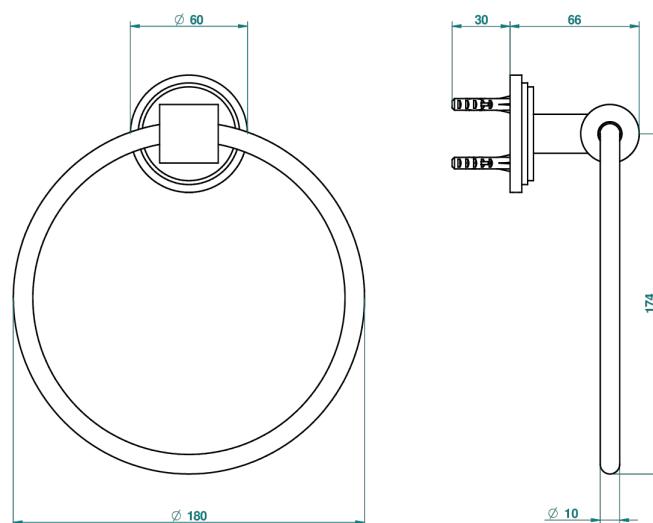

FAUBOURG WHITE PORCELAIN WITH LEVER HANDLES

G2J-504N

Towel ring

19796

17/02/2010

CHARACTERISTIC

- Faubourg White Porcelain with lever handles
- Towel ring

AVAILABLE FINITIONS

Black ceram - D30
Blush PVD - H62
Brass color PVD - H49
Brown bronze color PVD - F33
Chrome polished - A02
Chrome polished / gold polished - G02

Gold color PVD - H52
Gold mat - F07
Gold polished - F01
Graphite PVD - H64
Matt Umber PVD - H67
Matt blush PVD - H60

Matt brass color PVD - H50
Matt brown bronze color PVD - F34
Matt chrome (American satin) - C02
Matt gold color PVD - H53
Matt graphite PVD - H65
Matt nickel (American satin) - C01

Matt nickel color PVD - H56
Natural smoked Brass - A13
Nickel antique / Sovereign - H28
Nickel color PVD - H55
Nickel polished - B01
Soft gold - F30

Soft matt gold - F31
Umber PVD - H66