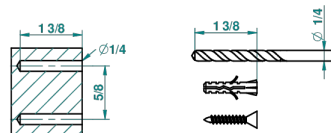

FAUBOURG WHITE PORCELAIN WITH LEVER HANDLES

G2J-504N

Towel ring

19796

17/02/2010

CHARACTERISTIC

- Faubourg White Porcelain with lever handles
- Towel ring

AVAILABLE FINITIONS

Black ceram - D30
Blush PVD - H62
Brass color PVD - H49
Brown bronze color PVD - F33
Chrome polished - A02
Chrome polished / gold polished - G02

Gold color PVD - H52
Gold mat - F07
Gold polished - F01
Graphite PVD - H64
Matt Umber PVD - H67
Matt blush PVD - H60

Matt brass color PVD - H50
Matt brown bronze color PVD - F34
Matt chrome (American satin) - C02
Matt gold color PVD - H53
Matt graphite PVD - H65
Matt nickel (American satin) - C01

Matt nickel color PVD - H56
Natural smoked Brass - A13
Nickel antique / Sovereign - H28
Nickel color PVD - H55
Nickel polished - B01
Soft gold - F30

Soft matt gold - F31
Umber PVD - H66