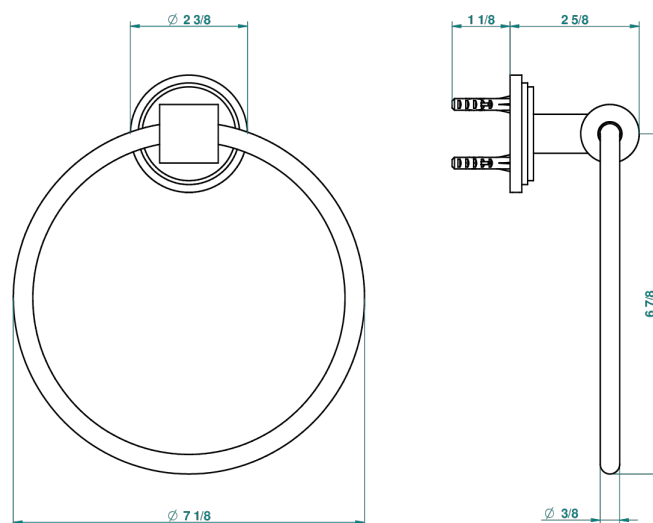

FAUBOURG WHITE PORCELAIN WITH LEVER HANDLES

G2J-504N

Towel ring

19796

17/02/2010

CHARACTERISTIC

- Faubourg White Porcelain with lever handles
- Towel ring

AVAILABLE FINITIONS

Black ceram - D30
Blush PVD - H62
Brass color PVD - H49
Brown bronze color PVD - F33
Chrome polished - A02
Chrome polished / gold polished - G02

Gold color PVD - H52
Gold mat - F07
Gold polished - F01
Graphite PVD - H64
Matt Umber PVD - H67
Matt blush PVD - H60

Matt brass color PVD - H50
Matt brown bronze color PVD - F34
Matt chrome (American satin) - C02
Matt gold color PVD - H53
Matt graphite PVD - H65
Matt nickel (American satin) - C01

Matt nickel color PVD - H56
Natural smoked Brass - A13
Nickel antique / Sovereign - H28
Nickel color PVD - H55
Nickel polished - B01
Soft gold - F30

Soft matt gold - F31
Umber PVD - H66