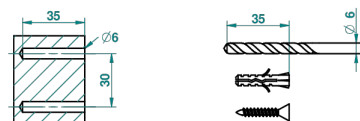

FAUBOURG WHITE PORCELAIN WITH LEVER

G2J-504N

Single towel ring

19796

17/02/2010

CHARACTERISTIC

- Faubourg White Porcelain with lever
- Single towel ring

AVAILABLE FINITIONS

Antique nickel - H28
Black ceram - D30
Blush PVD - H62
Brass color PVD - H49
Brown bronze color PVD - F33
Gold color PVD - H52

Graphite PVD - H64
Matt Umber PVD - H67
Matt blush PVD - H60
Matt brass color PVD - H50
Matt brown bronze color PVD - F34
Matt chrome - C02

Matt gold - F07
Matt gold color PVD - H53
Matt graphite PVD - H65
Matt nickel (color finish) - C01
Matt nickel color PVD - H56
Natural smoked Brass - A13

Nickel color PVD - H55
Polished chrome (color finish) - A02
Polished chrome / Polished gold
(color finish) - G02
Polished gold (color finish) - F01
Polished nickel - B01
Soft gold - F30

Soft matt gold - F31
Umber PVD - H66