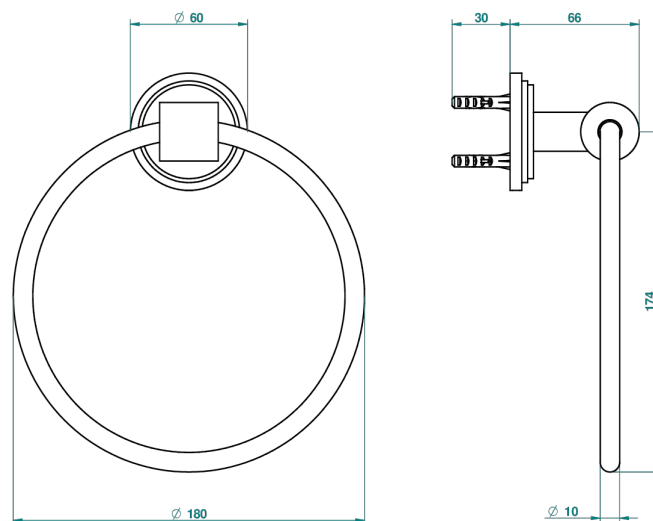

FAUBOURG WHITE PORCELAIN WITH LEVER

G2J-504N

Single towel ring

19796

17/02/2010

CHARACTERISTIC

- Faubourg White Porcelain with lever
- Single towel ring

AVAILABLE FINITIONS

Antique nickel - H28
Black ceram - D30
Blush PVD - H62
Brass color PVD - H49
Brown bronze color PVD - F33
Gold color PVD - H52

Graphite PVD - H64
Matt Umber PVD - H67
Matt blush PVD - H60
Matt brass color PVD - H50
Matt brown bronze color PVD - F34
Matt chrome - C02

Matt gold - F07
Matt gold color PVD - H53
Matt graphite PVD - H65
Matt nickel (color finish) - C01
Matt nickel color PVD - H56
Natural smoked Brass - A13

Nickel color PVD - H55
Polished chrome (color finish) - A02
Polished chrome / Polished gold
(color finish) - G02
Polished gold (color finish) - F01
Polished nickel - B01
Soft gold - F30

Soft matt gold - F31
Umber PVD - H66