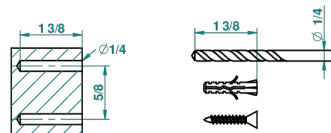

FAUBOURG WHITE PORCELAIN WITH LEVER

G2J-504N

Single towel ring

19796

17/02/2010

CHARACTERISTIC

- Faubourg White Porcelain with lever
- Single towel ring

AVAILABLE FINITIONS

Antique nickel - H28
Black ceram - D30
Blush PVD - H62
Brass color PVD - H49
Brown bronze color PVD - F33
Gold color PVD - H52

Graphite PVD - H64
Matt Umber PVD - H67
Matt blush PVD - H60
Matt brass color PVD - H50
Matt brown bronze color PVD - F34
Matt chrome - C02

Matt gold - F07
Matt gold color PVD - H53
Matt graphite PVD - H65
Matt nickel (color finish) - C01
Matt nickel color PVD - H56
Natural smoked Brass - A13

Nickel color PVD - H55
Polished chrome (color finish) - A02
Polished chrome / Polished gold (color finish) - G02
Polished gold (color finish) - F01
Polished nickel - B01
Soft gold - F30

Soft matt gold - F31
Umber PVD - H66