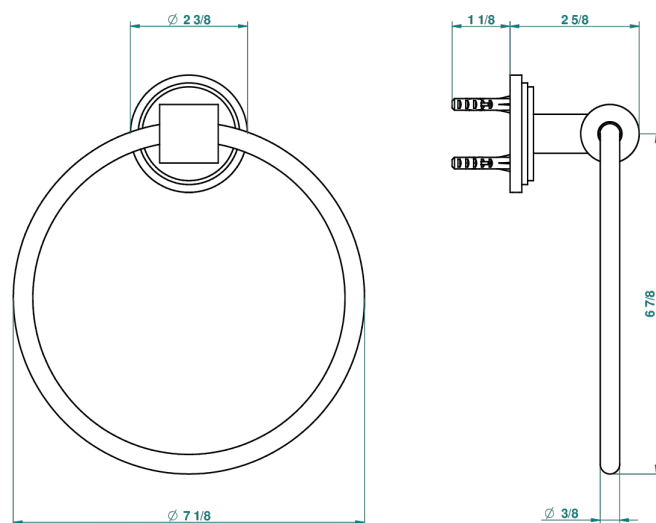

FAUBOURG WHITE PORCELAIN WITH LEVER

G2J-504N

Single towel ring

19796

17/02/2010

CHARACTERISTIC

- Faubourg White Porcelain with lever
- Single towel ring

AVAILABLE FINITIONS

Antique nickel - H28
Black ceram - D30
Blush PVD - H62
Brass color PVD - H49
Brown bronze color PVD - F33
Gold color PVD - H52

Graphite PVD - H64
Matt Umber PVD - H67
Matt blush PVD - H60
Matt brass color PVD - H50
Matt brown bronze color PVD - F34
Matt chrome - C02

Matt gold - F07
Matt gold color PVD - H53
Matt graphite PVD - H65
Matt nickel (color finish) - C01
Matt nickel color PVD - H56
Natural smoked Brass - A13

Nickel color PVD - H55
Polished chrome (color finish) - A02
Polished chrome / Polished gold (color finish) - G02
Polished gold (color finish) - F01
Polished nickel - B01
Soft gold - F30

Soft matt gold - F31
Umber PVD - H66