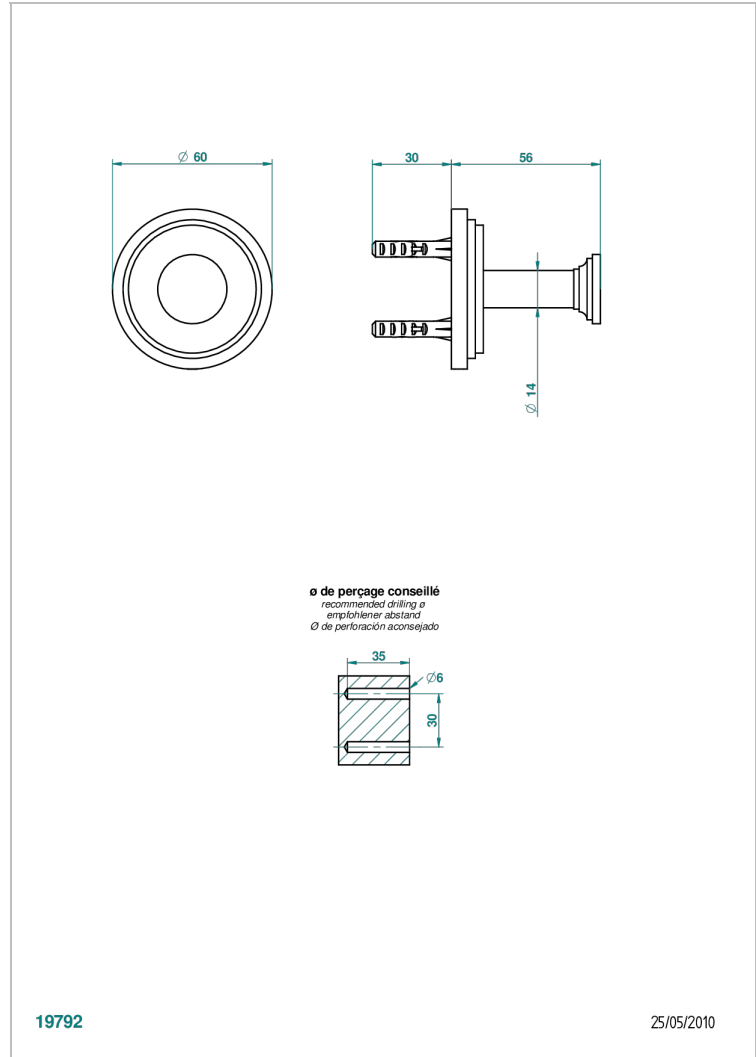

FAUBOURG METAL WITH LEVER

G2U-517

Single robe hook

THG[®]
PARIS

CHARACTERISTIC

- Faubourg Metal with lever
- Single robe hook

AVAILABLE FINITIONS

Antique nickel - H28
Black ceram - D30
Blush PVD - H62
Brass color PVD - H49
Brown bronze color PVD - F33
Gold color PVD - H52

Nickel color PVD - H55
Polished chrome (color finish) - A02
Polished chrome / Polished gold
(color finish) - G02
Polished gold (color finish) - F01
Polished nickel - B01
Soft gold - F30

Soft matt gold - F31
Umber PVD - H66