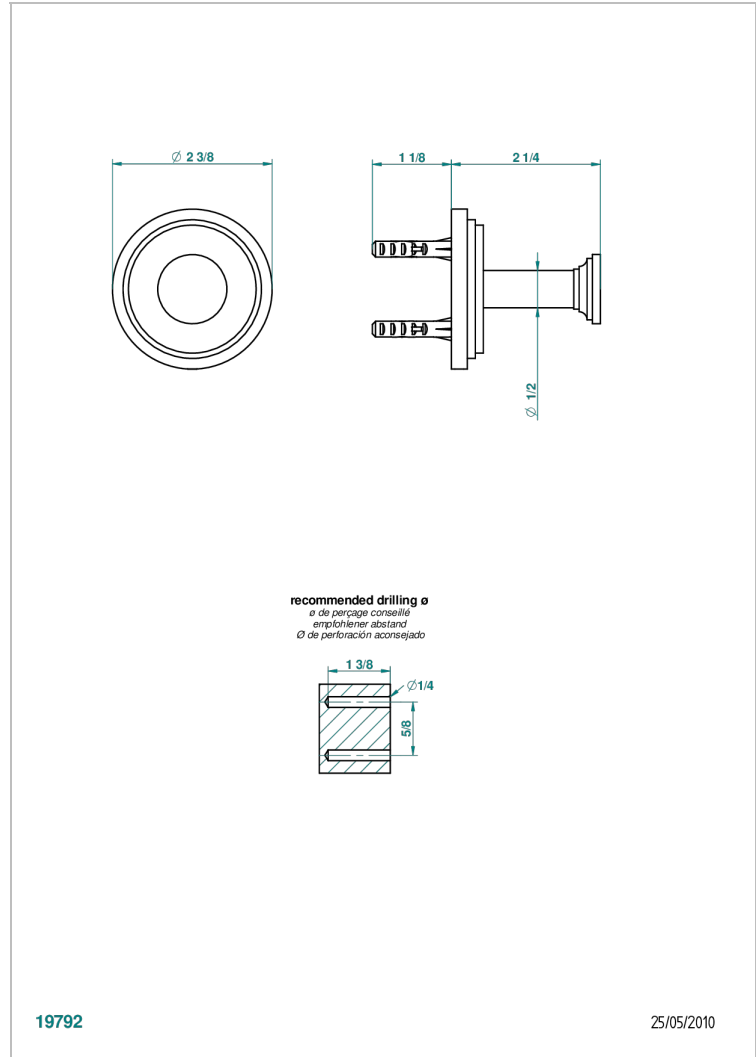

FAUBOURG METAL WITH LEVER

G2U-517

Single robe hook

THG®
PARIS

19792

25/05/2010

CHARACTERISTIC

- Faubourg Metal with lever
- Single robe hook

AVAILABLE FINITIONS

Antique nickel - H28
Black ceram - D30
Blush PVD - H62
Brass color PVD - H49
Brown bronze color PVD - F33
Gold color PVD - H52

Graphite PVD - H64
Matt Umber PVD - H67
Matt blush PVD - H60
Matt brass color PVD - H50
Matt brown bronze color PVD - F34
Matt chrome - C02

Matt gold - F07
Matt gold color PVD - H53
Matt graphite PVD - H65
Matt nickel (color finish) - C01
Matt nickel color PVD - H56
Natural smoked Brass - A13

Nickel color PVD - H55
Polished chrome (color finish) - A02
Polished chrome / Polished gold (color finish) - G02
Polished gold (color finish) - F01
Polished nickel - B01
Soft gold - F30

Soft matt gold - F31
Umber PVD - H66