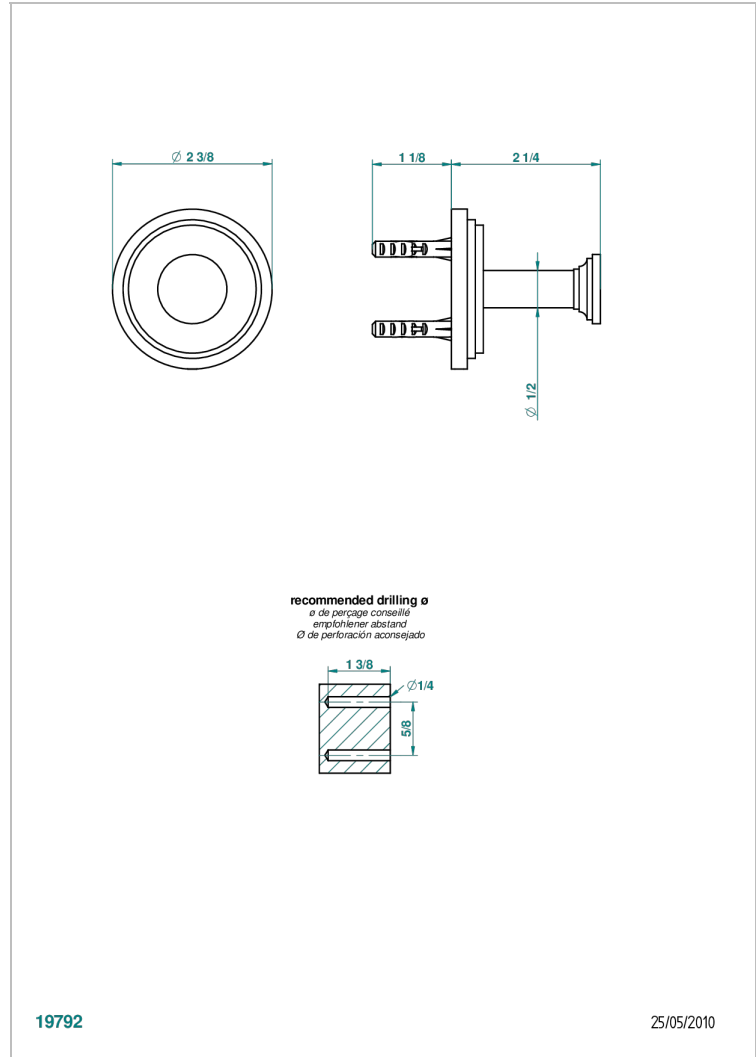

FAUBOURG METAL WITH LEVER

G2U-517

Single robe hook

THG[®]
PARIS

19792

25/05/2010

CHARACTERISTIC

- Faubourg Metal with lever
- Single robe hook