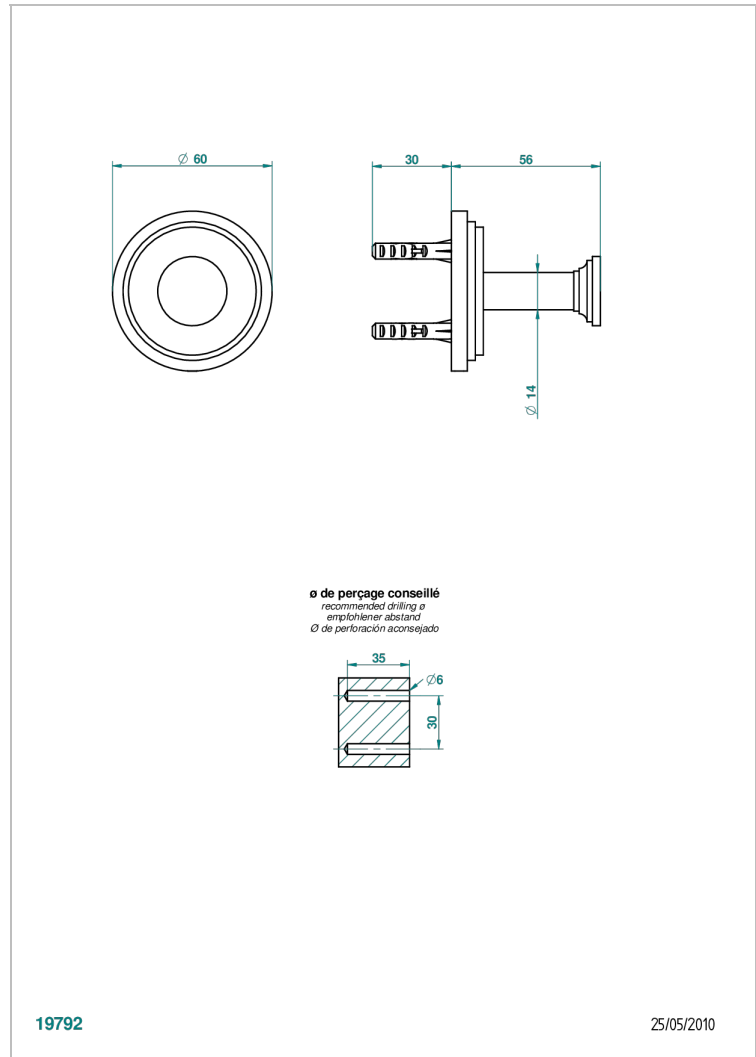

FAUBOURG METAL WITH LEVER

G2U-517

Single robe hook

THG[®]
PARIS

CHARACTERISTIC

- Faubourg Metal with lever
- Single robe hook

AVAILABLE FINITIONS

Antique nickel - H28
Black ceram - D30
Blush PVD - H62
Brass color PVD - H49
Brown bronze color PVD - F33
Gold color PVD - H52