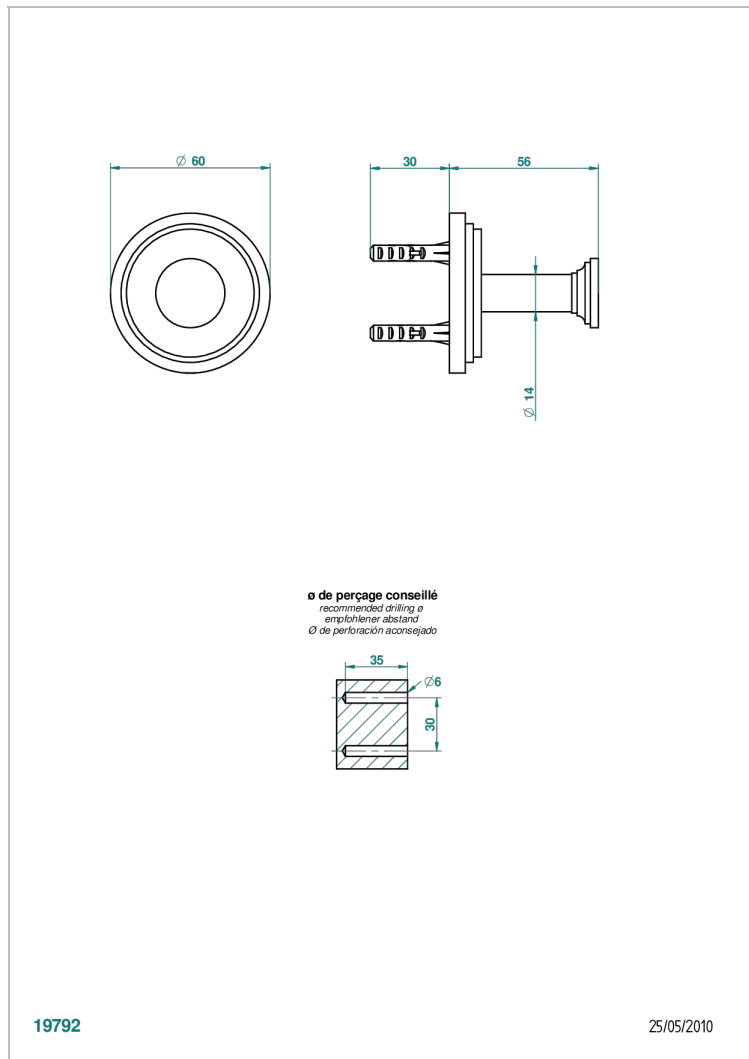

FAUBOURG METAL WITH LEVER

G2U-517

浴衣钩

THG[®]
PARIS

特色

- Faubourg Metal with lever
- 浴衣钩

可选饰面

Black ceram - D30
Blush PVD - H62
Graphite PVD - H64
Matt Umber PVD - H67
Matt blush PVD - H60
Matt graphite PVD - H65