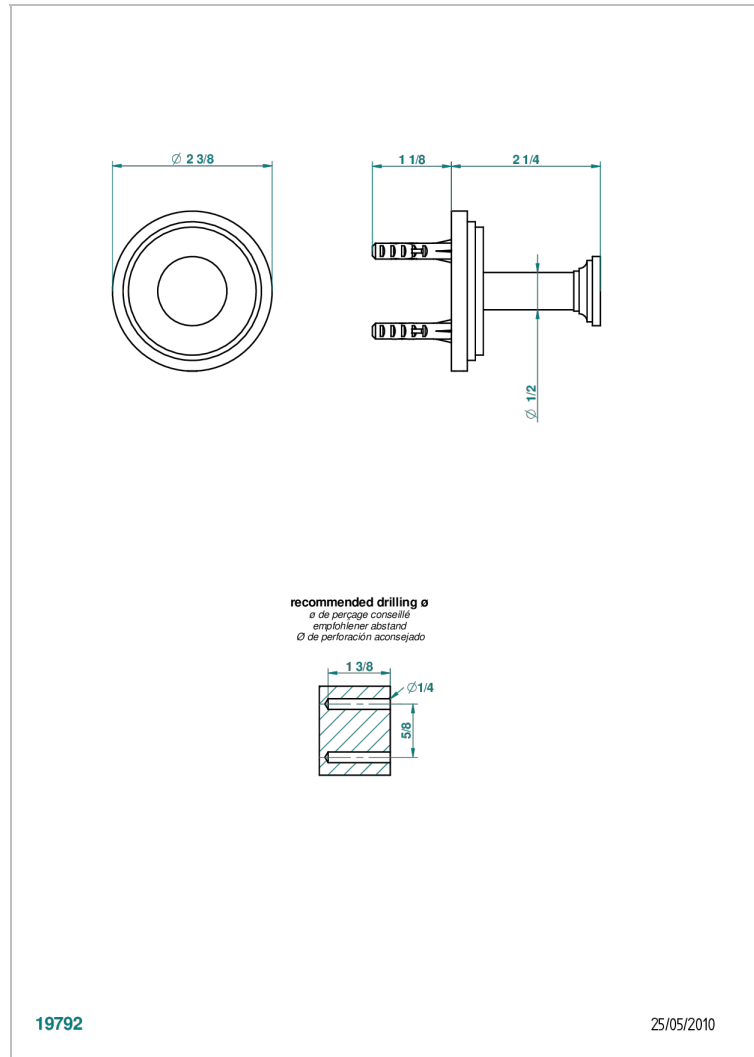

# FAUBOURG METAL WITH LEVER

G2U-517

Single robe hook

THG<sup>®</sup>  
PARIS

19792

25/05/2010

## CHARACTERISTIC

- Faubourg Metal with lever
- Single robe hook