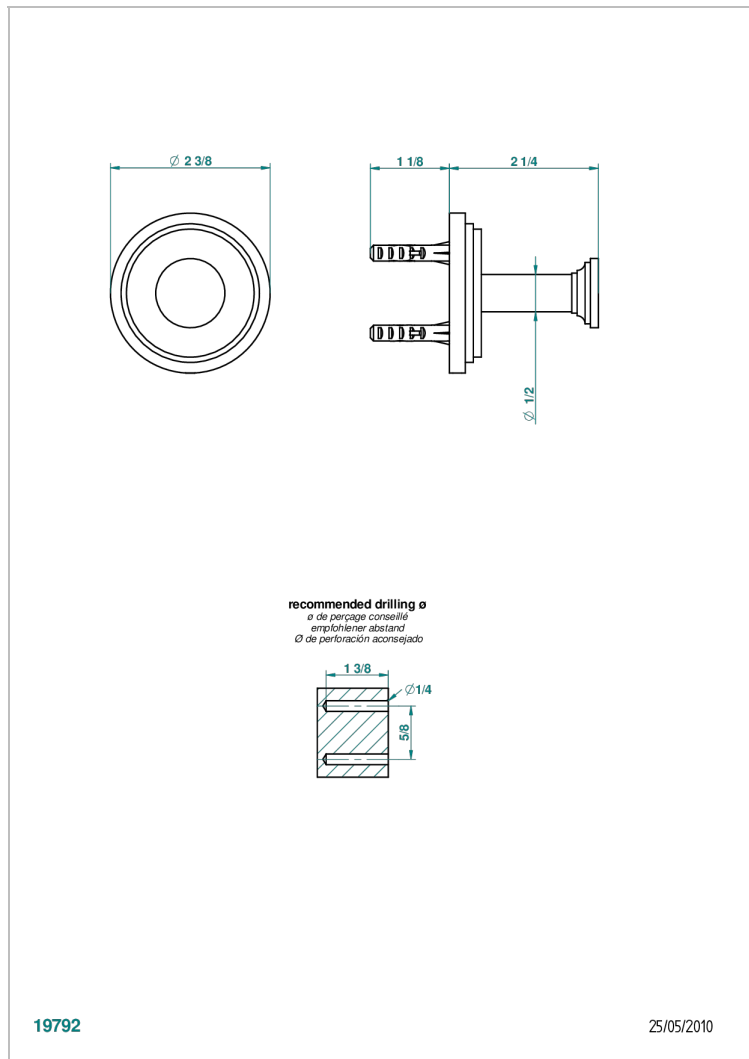

# FAUBOURG METAL WITH LEVER

G2U-517

浴衣钩

THG<sup>®</sup>  
PARIS

## 特色

- Faubourg Metal with lever
- 浴衣钩