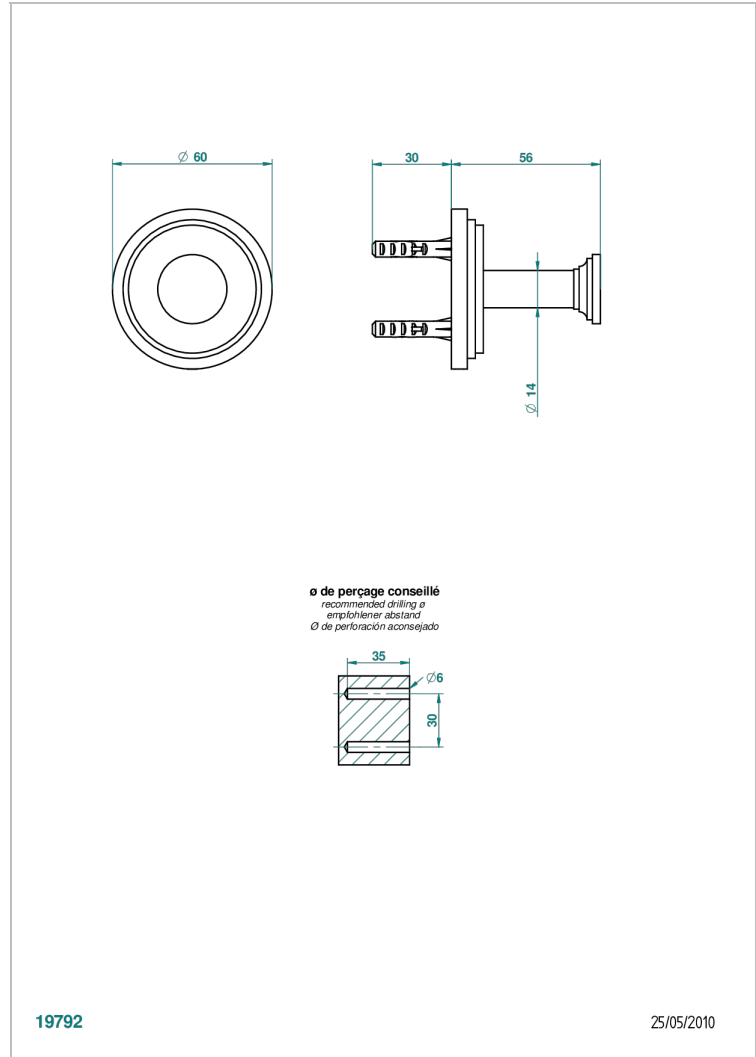

FRIVOLE WITH LEVER

G2S-517

Single robe hook

THG[®]
PARIS

CHARACTERISTIC

- Frivole with lever
- Single robe hook

AVAILABLE FINITIONS

Antique nickel - H28
Black ceram - D30
Blush PVD - H62
Brass color PVD - H49
Brown bronze color PVD - F33
Gold color PVD - H52