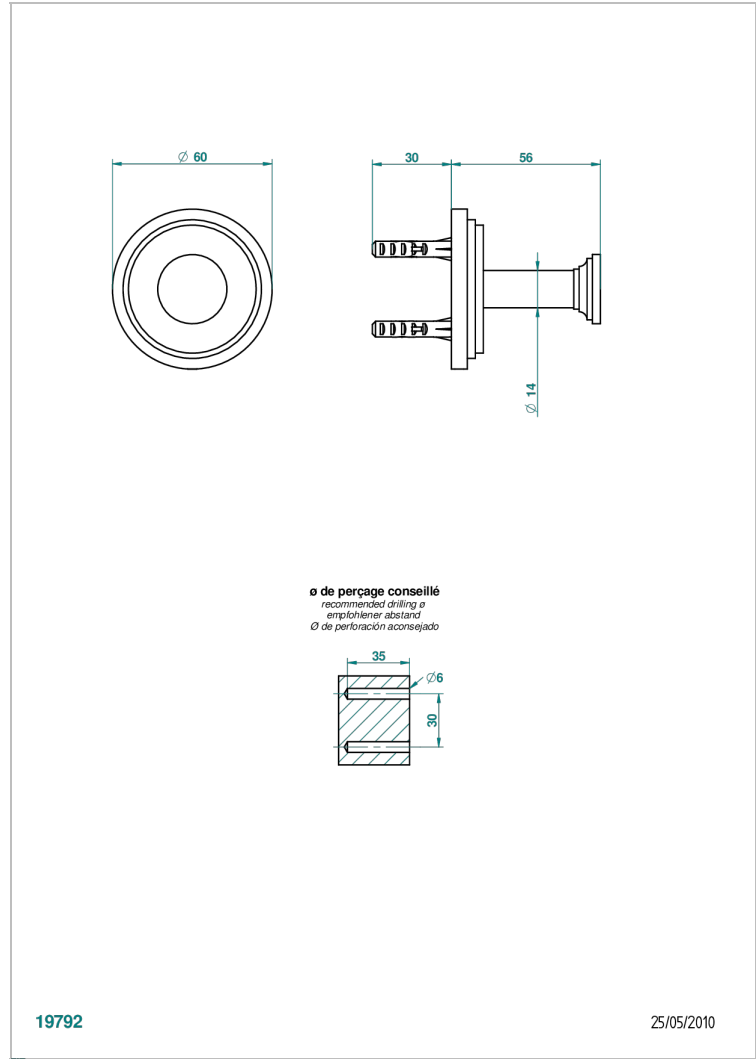

# FRIVOLE WITH LEVER

G2S-517

Single robe hook

THG<sup>®</sup>  
PARIS

## CHARACTERISTIC

- Frivole with lever
- Single robe hook