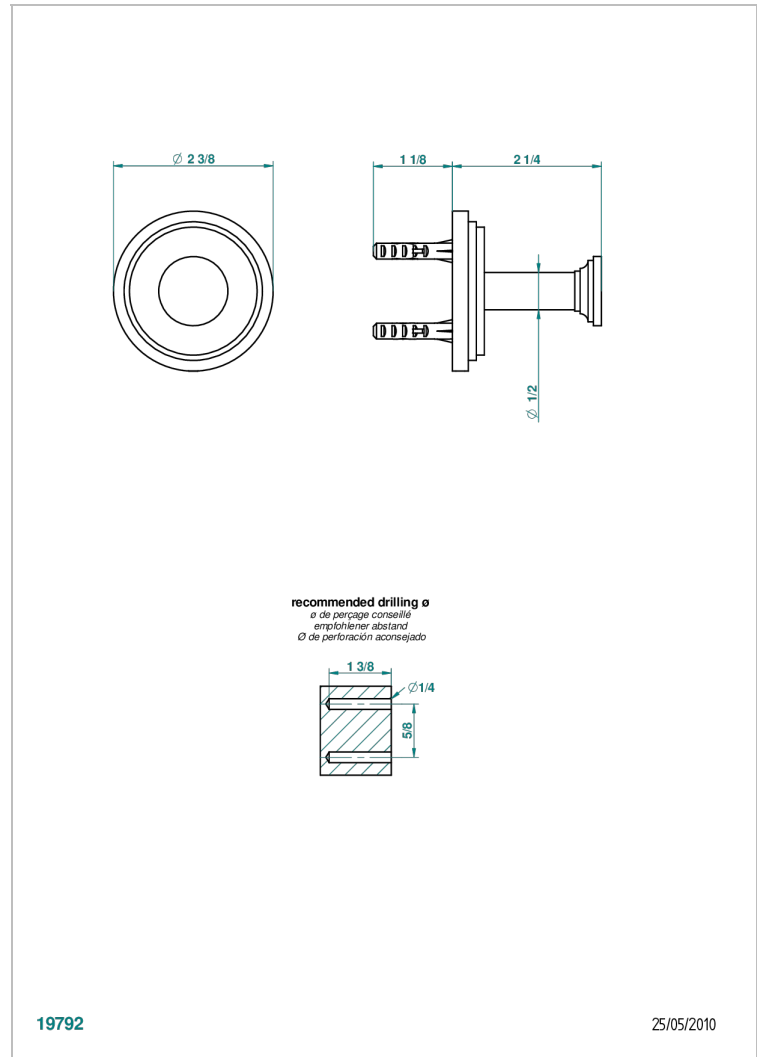

FRIVOLE WITH LEVER

G2S-517

Single robe hook

19792

25/05/2010

CHARACTERISTIC

- Frivole with lever
- Single robe hook

AVAILABLE FINITIONS