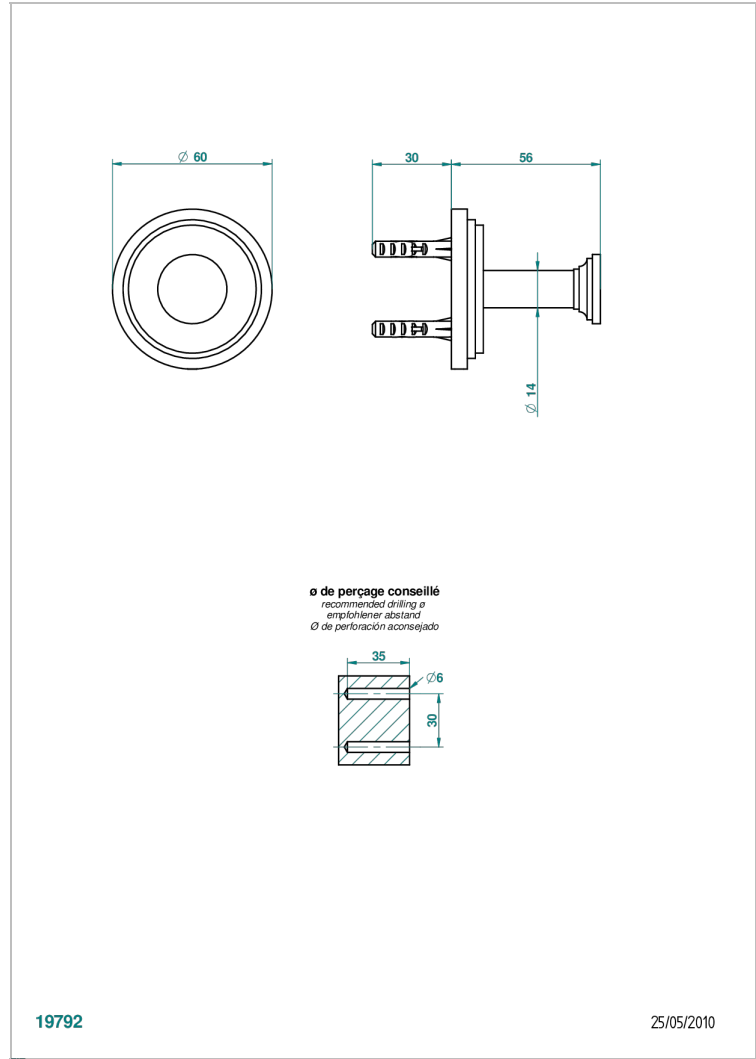

FRIVOLE WITH LEVER

G2S-517

Single robe hook

THG[®]
PARIS

CHARACTERISTIC

- Frivole with lever
- Single robe hook

AVAILABLE FINITIONS

Antique nickel - H28
Black ceram - D30
Blush PVD - H62
Brass color PVD - H49
Brown bronze color PVD - F33
Gold color PVD - H52