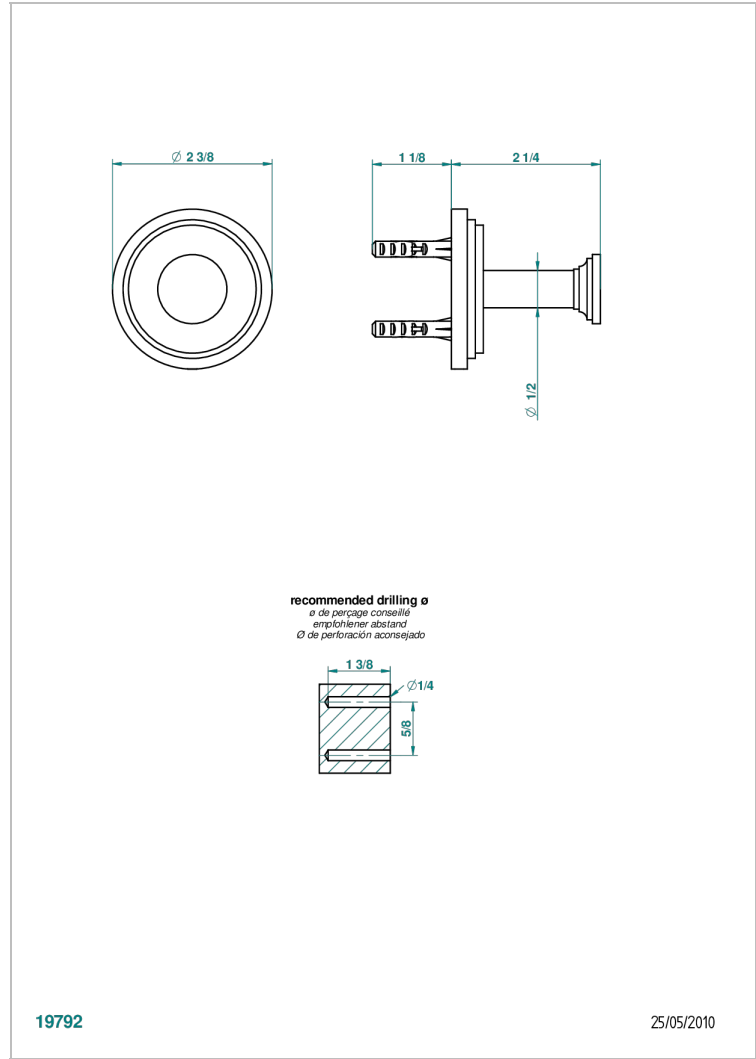

FRIVOLE WITH LEVER

G2S-517

Single robe hook

19792

25/05/2010

CHARACTERISTIC

- Frivole with lever
- Single robe hook

AVAILABLE FINITIONS