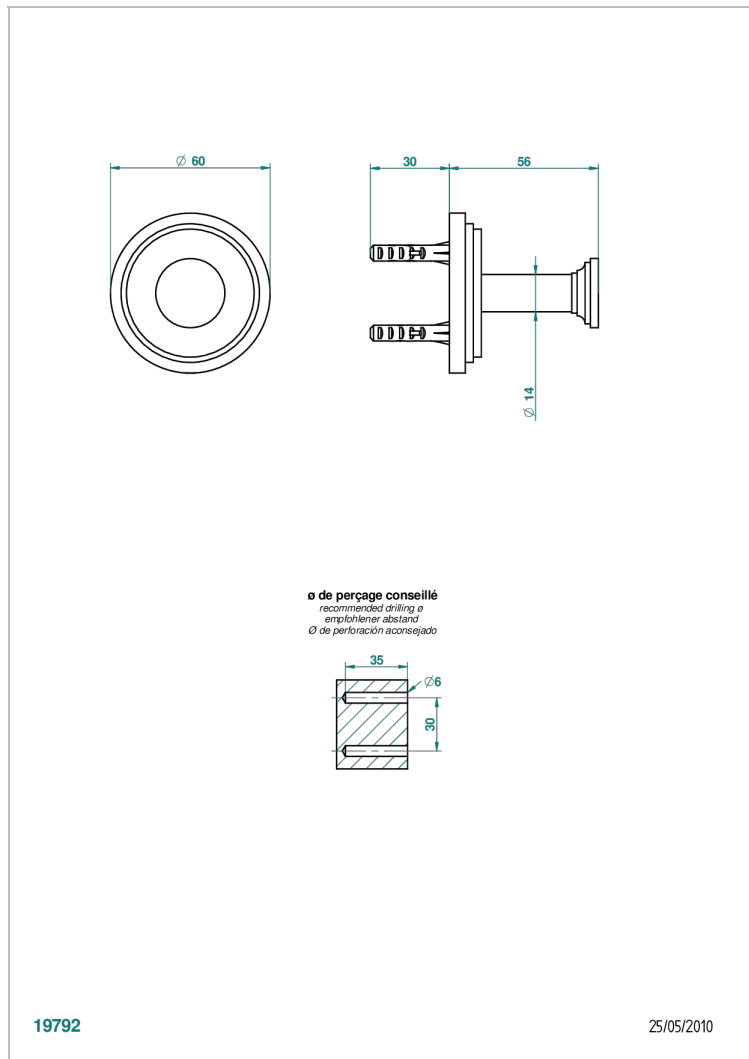

FROUFROU WITH LEVER HANDLES

G2P-517

Robe hook

CHARACTERISTIC

- Froufrou with lever handles
- Robe hook

AVAILABLE FINITIONS

Black ceram - D30
Blush PVD - H62
Brass color PVD - H49
Brown bronze color PVD - F33
Chrome polished - A02
Chrome polished / gold polished - G02

Matt nickel color PVD - H56
Nickel antique / Sovereign - H28
Nickel color PVD - H55
Nickel polished - B01
Soft gold - F30
Soft matt gold - F31

Umber PVD - H66