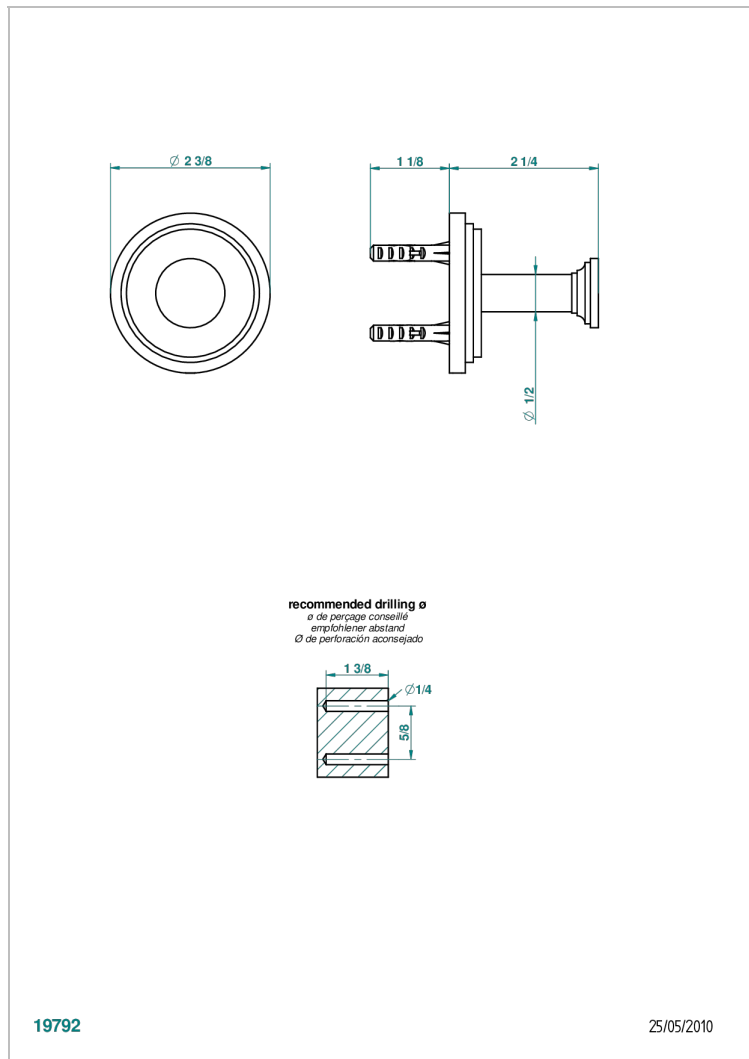

FROUFROU WITH LEVER HANDLES

G2P-517

Robe hook

CHARACTERISTIC

- Froufrou with lever handles
- Robe hook

AVAILABLE FINITIONS

Black ceram - D30
Blush PVD - H62
Brass color PVD - H49
Brown bronze color PVD - F33
Chrome polished - A02
Chrome polished / gold polished - G02

Matt nickel color PVD - H56
Nickel antique / Sovereign - H28
Nickel color PVD - H55
Nickel polished - B01
Soft gold - F30
Soft matt gold - F31

Umber PVD - H66