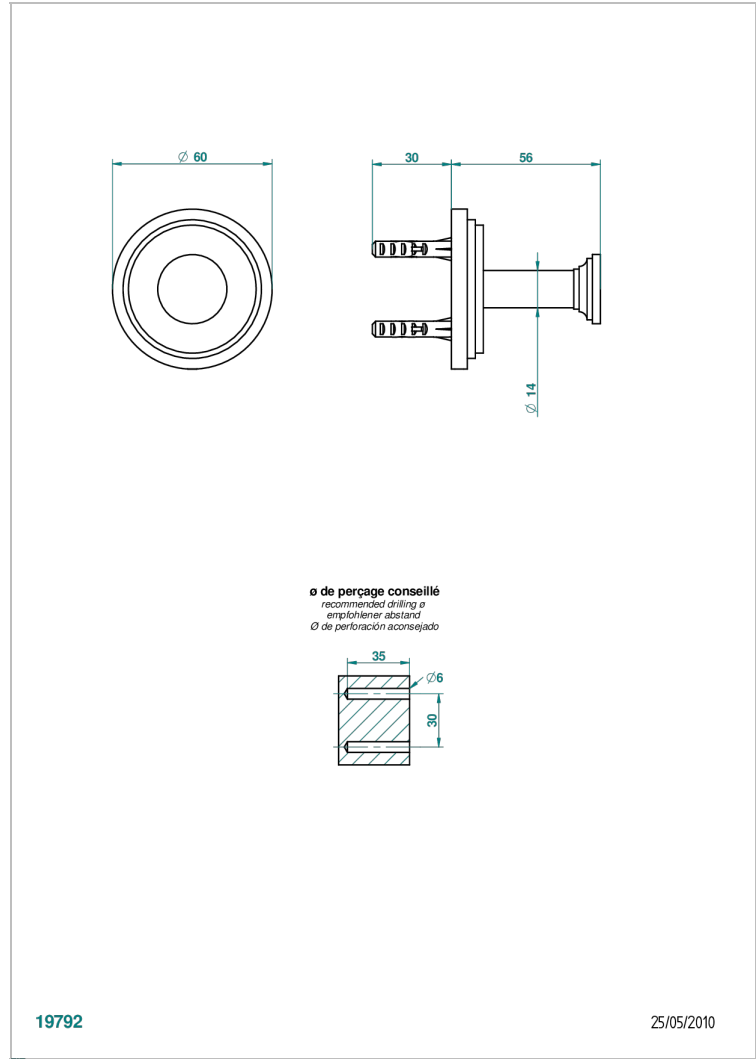

FROUFROU WITH LEVER

G2P-517

Single robe hook

THG[®]
PARIS

19792

25/05/2010

CHARACTERISTIC

- Froufrou with lever
- Single robe hook