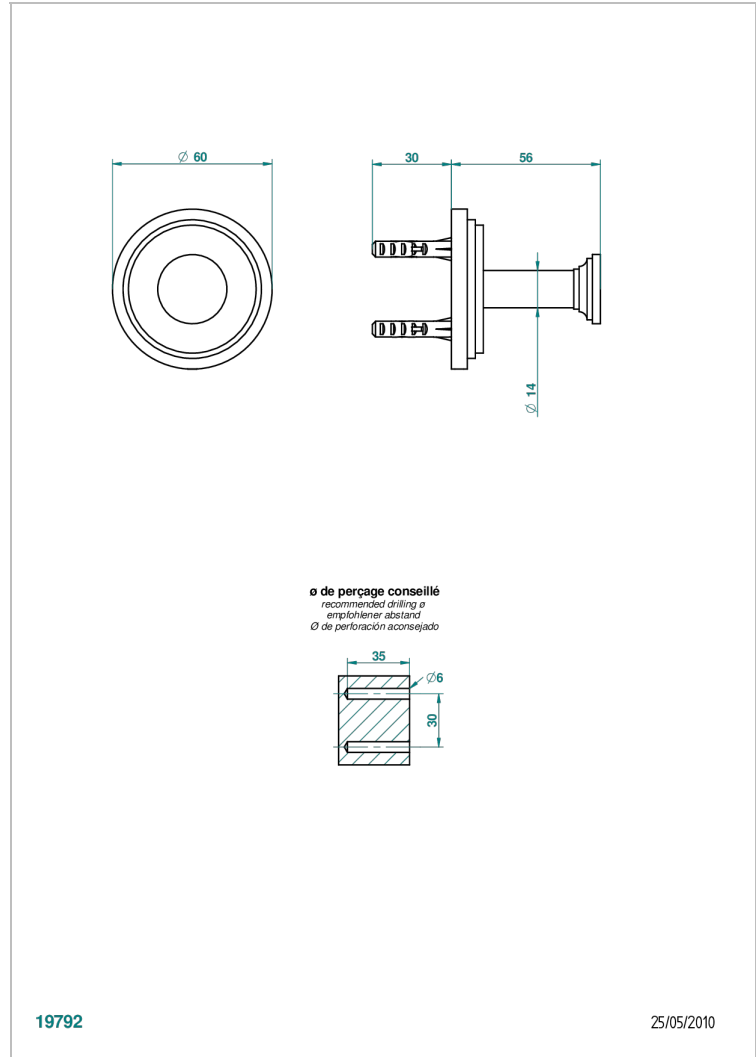

FROUFROU WITH LEVER

G2P-517

Single robe hook

CHARACTERISTIC

- Froufrou with lever
- Single robe hook

AVAILABLE FINITIONS

Antique nickel - H28
Black ceram - D30
Blush PVD - H62
Brass color PVD - H49
Brown bronze color PVD - F33
Gold color PVD - H52