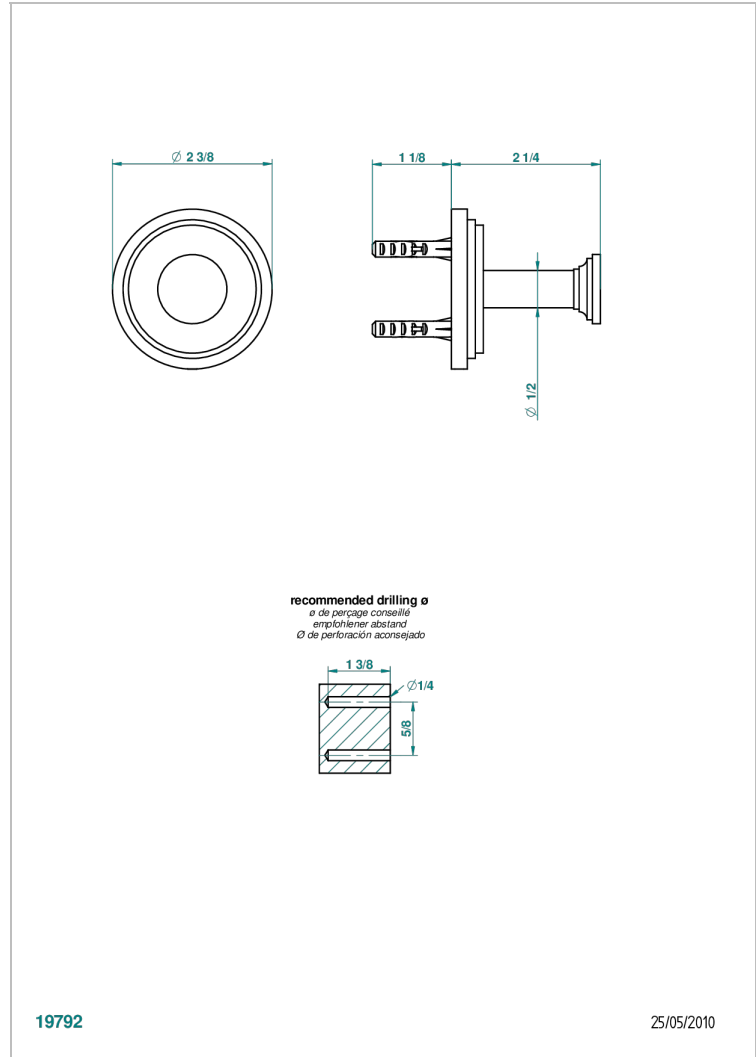

FROUFROU WITH LEVER

G2P-517

Single robe hook

19792

25/05/2010

CHARACTERISTIC

- Froufrou with lever
- Single robe hook

AVAILABLE FINITIONS