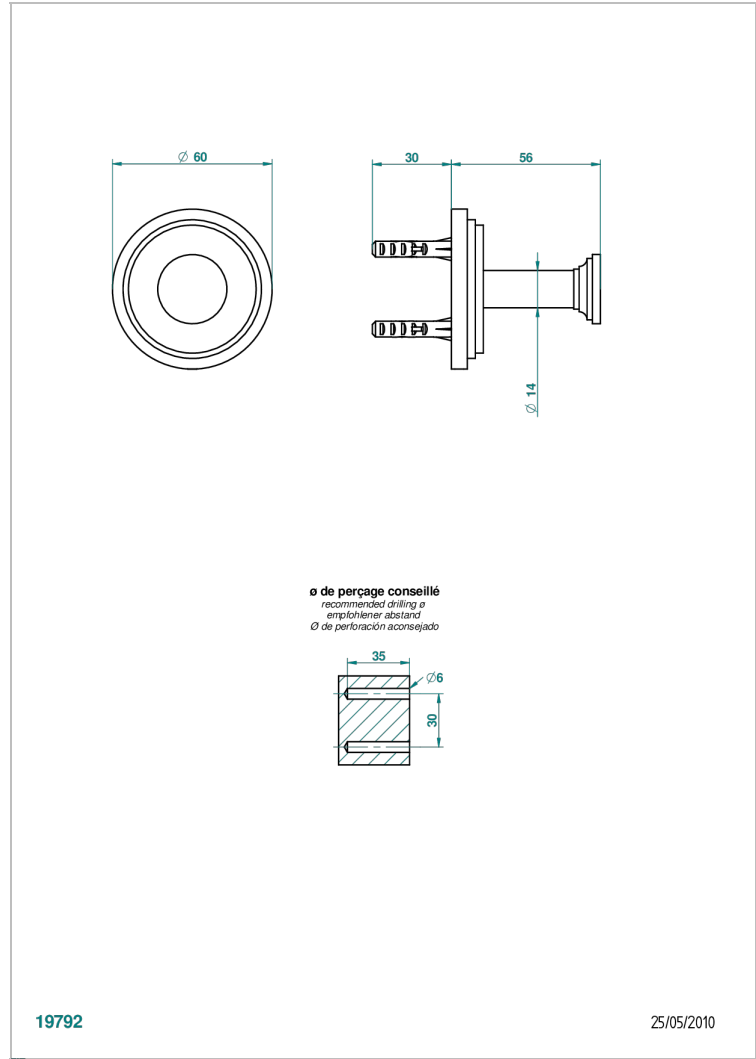

FROUFROU WITH LEVER

G2P-517

Single robe hook

THG[®]
PARIS

CHARACTERISTIC

- Froufrou with lever
- Single robe hook

AVAILABLE FINITIONS

Antique nickel - H28
Black ceram - D30
Blush PVD - H62
Brass color PVD - H49
Brown bronze color PVD - F33
Gold color PVD - H52