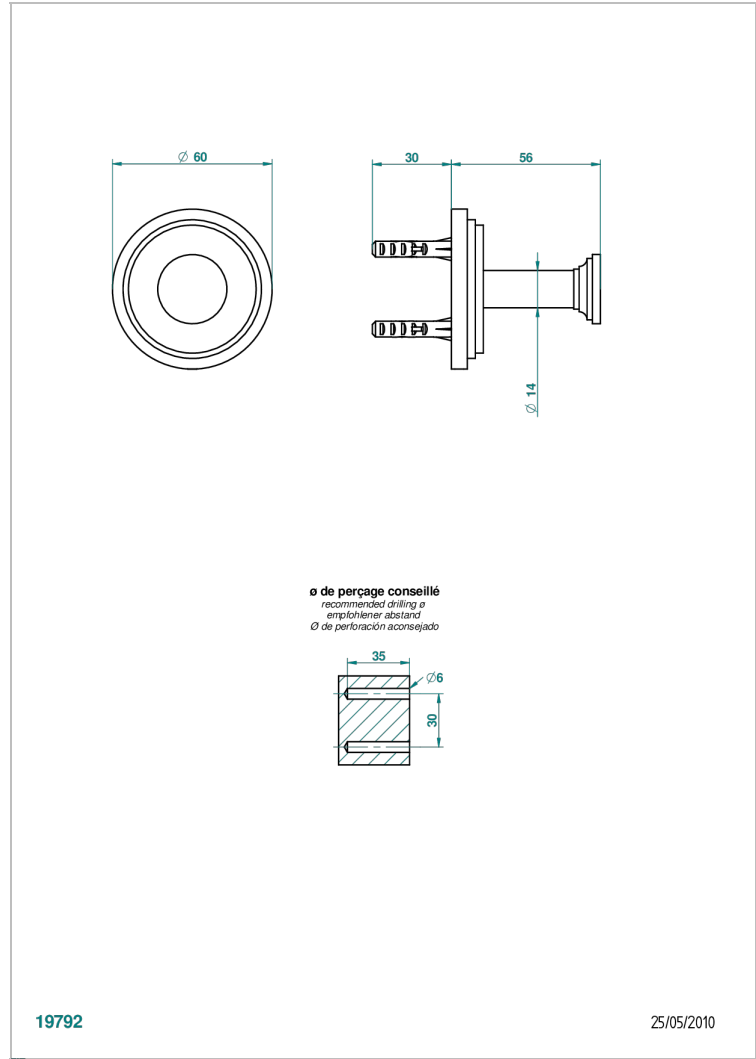

FAUBOURG BLACK PORCELAIN WITH LEVER

G2M-517

Single robe hook

THG[®]
PARIS

CHARACTERISTIC

- Faubourg Black Porcelain with lever
- Single robe hook

AVAILABLE FINITIONS

Antique nickel - H28
Black ceram - D30
Blush PVD - H62
Brass color PVD - H49
Brown bronze color PVD - F33
Gold color PVD - H52