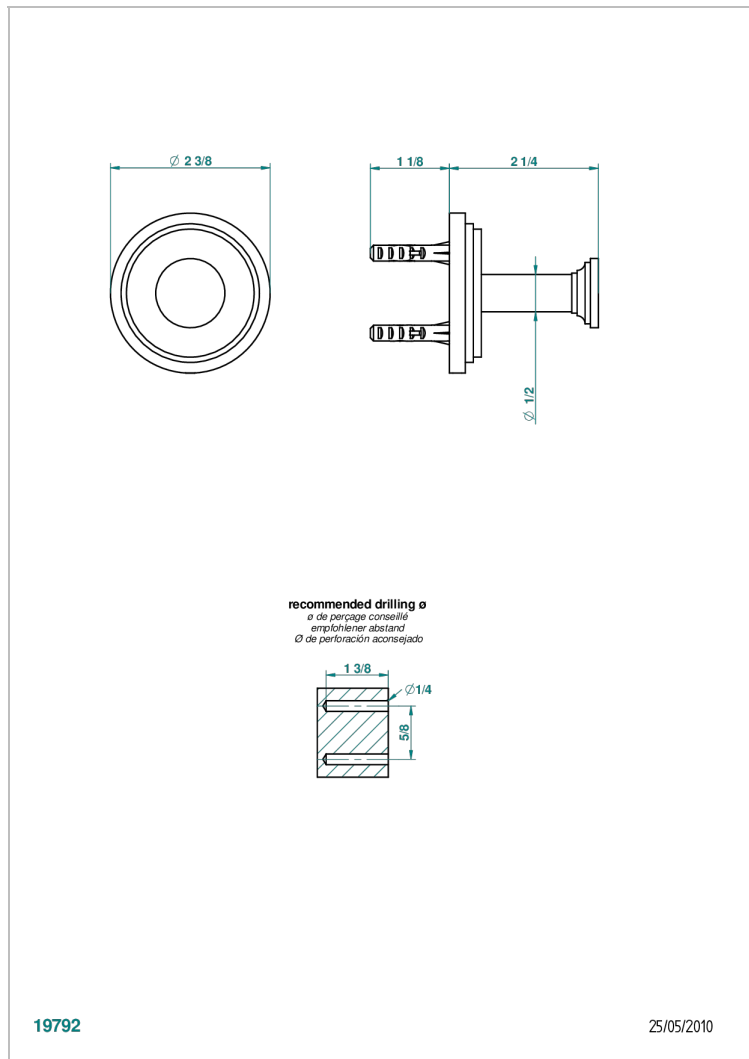

# FAUBOURG BLACK PORCELAIN WITH LEVER

G2M-517

Single robe hook

19792

25/05/2010

## CHARACTERISTIC

- Faubourg Black Porcelain with lever
- Single robe hook