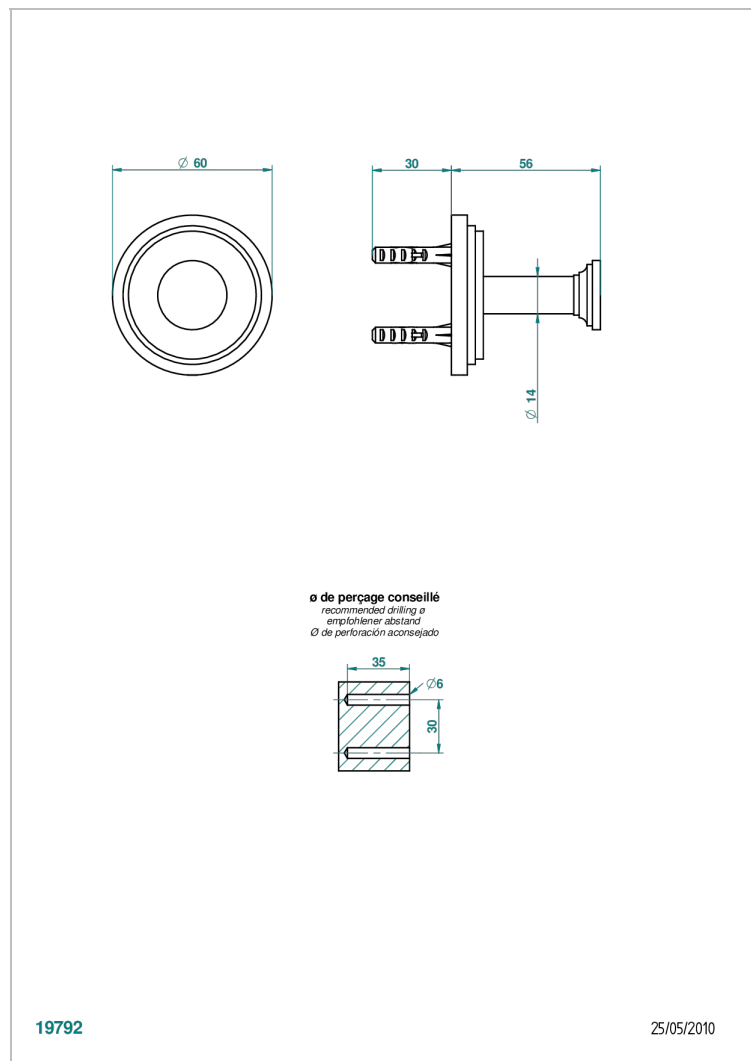

FAUBOURG BLACK PORCELAIN WITH LEVER

G2M-517

Single robe hook

CHARACTERISTIC

- Faubourg Black Porcelain with lever
- Single robe hook

AVAILABLE FINITIONS

Antique nickel - H28
Black ceram - D30
Blush PVD - H62
Brass color PVD - H49
Brown bronze color PVD - F33
Gold color PVD - H52