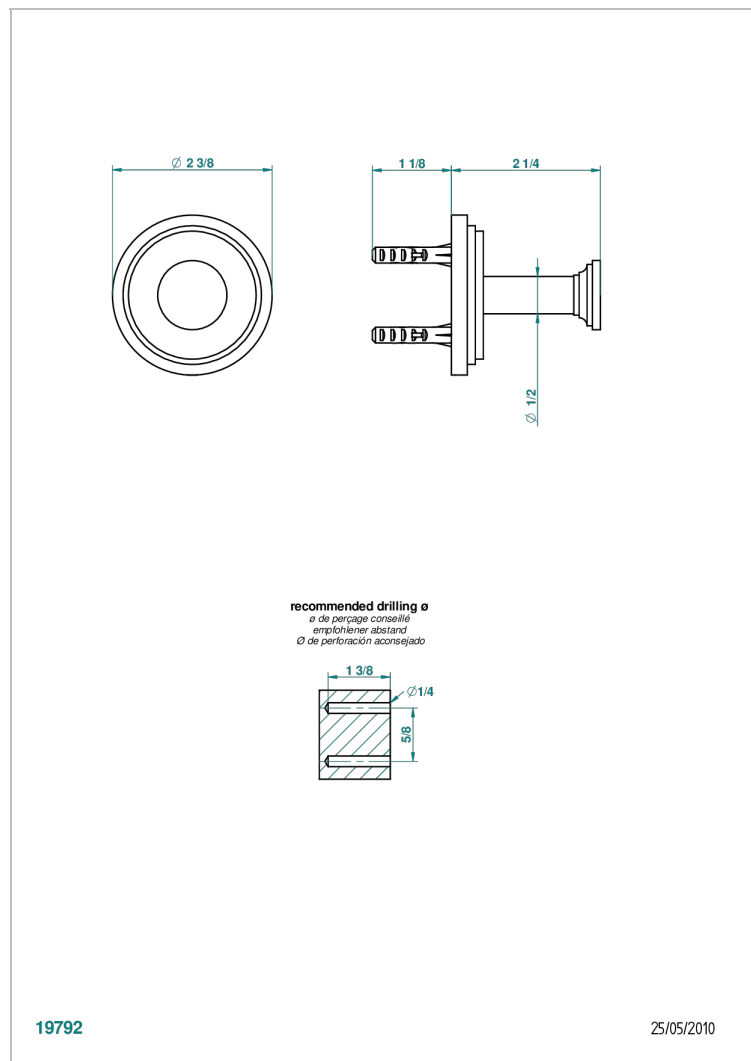

FAUBOURG BLACK PORCELAIN WITH LEVER

G2M-517

Single robe hook

19792

25/05/2010

CHARACTERISTIC

- Faubourg Black Porcelain with lever
- Single robe hook

AVAILABLE FINITIONS