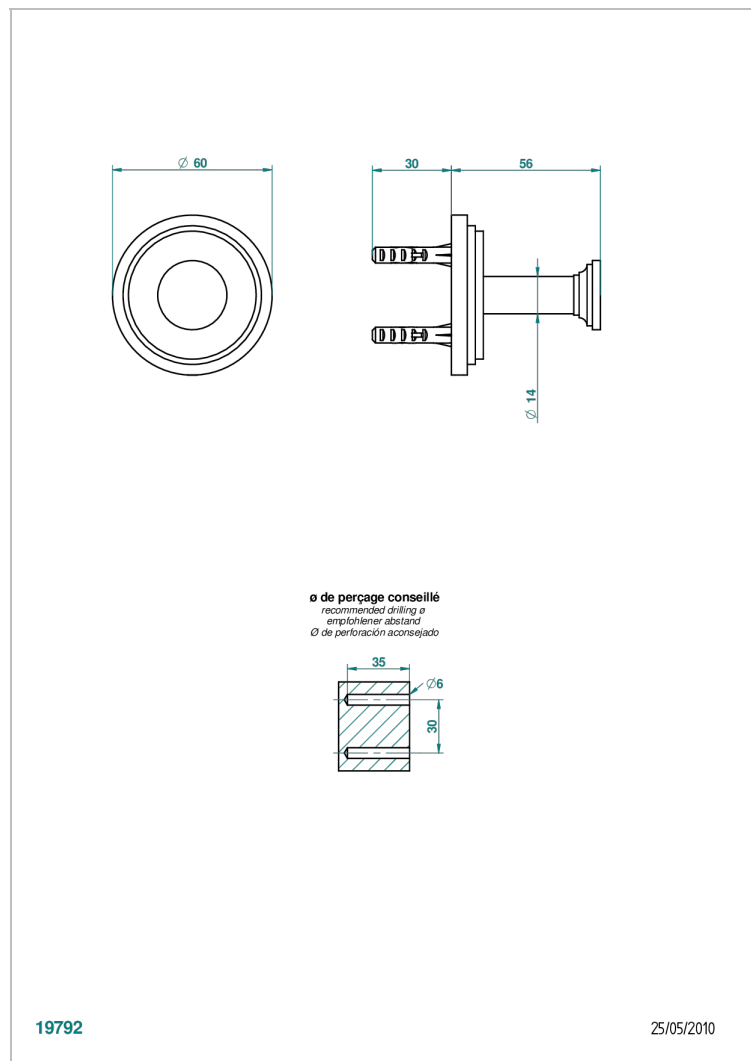

G2L-517

Robe hook

## CHARACTERISTIC

- Faubourg Black Porcelain
- Robe hook