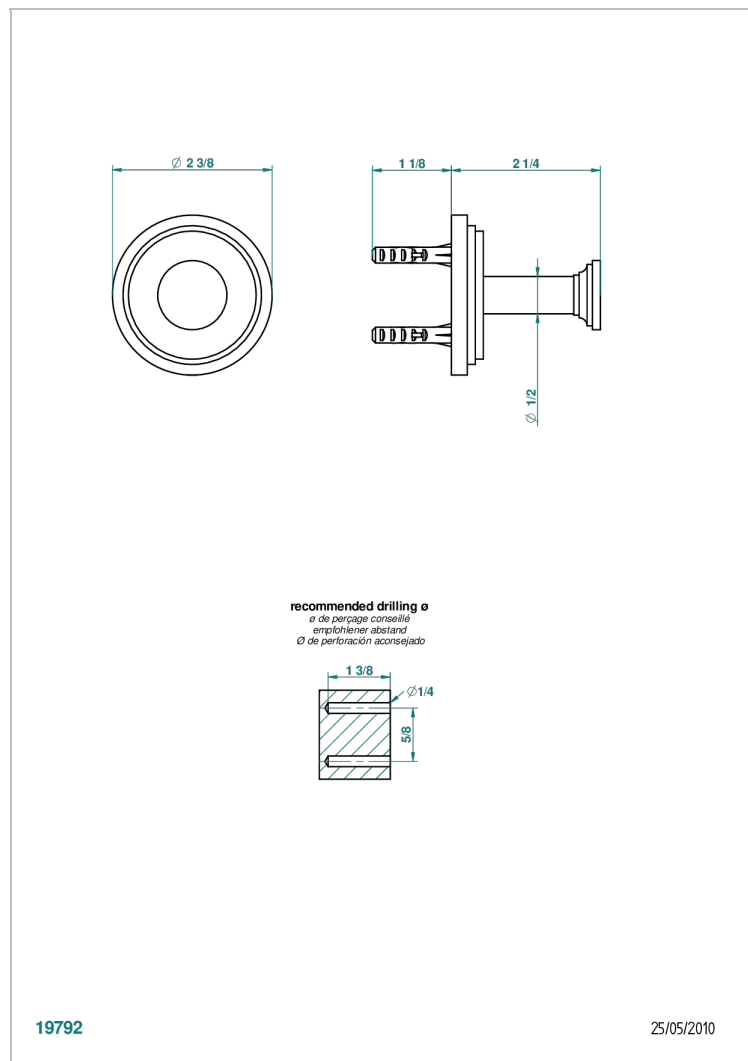

G2L-517

Robe hook

19792

25/05/2010

## CHARACTERISTIC

- Faubourg Black Porcelain
- Robe hook