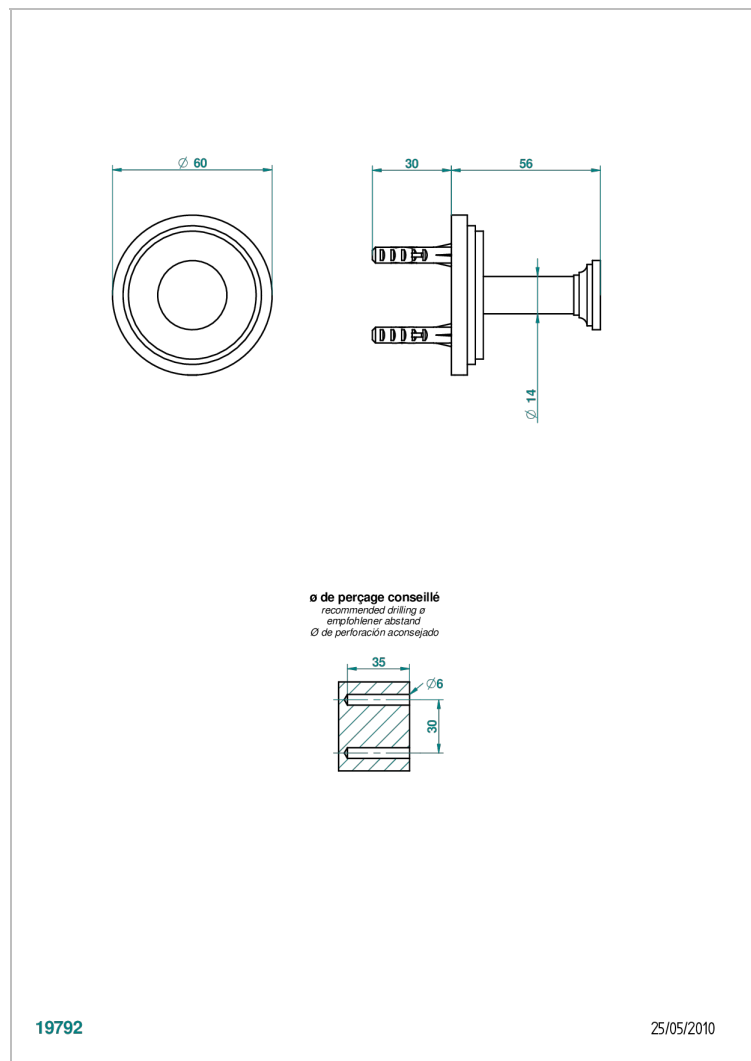

G2L-517

Single robe hook

CHARACTERISTIC

- Faubourg Black Porcelain
- Single robe hook

AVAILABLE FINITIONS

Antique nickel - H28
 Black ceram - D30
 Blush PVD - H62
 Brass color PVD - H49
 Brown bronze color PVD - F33
 Gold color PVD - H52