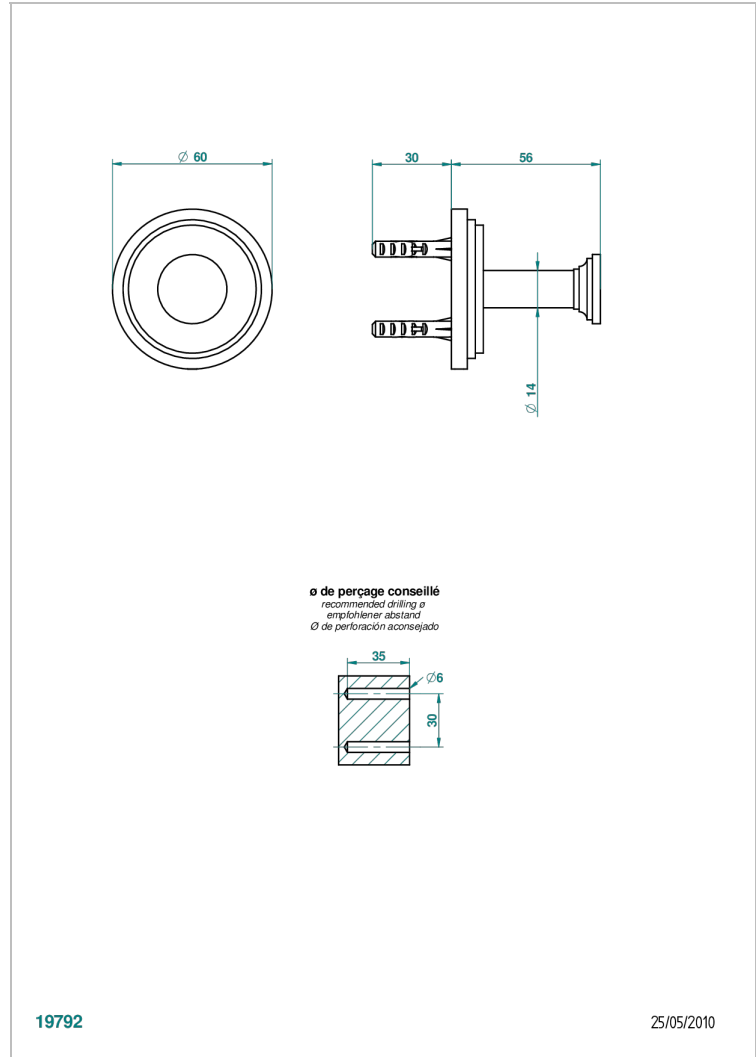

## CHARACTERISTIC

- Faubourg Black Porcelain
- Single robe hook