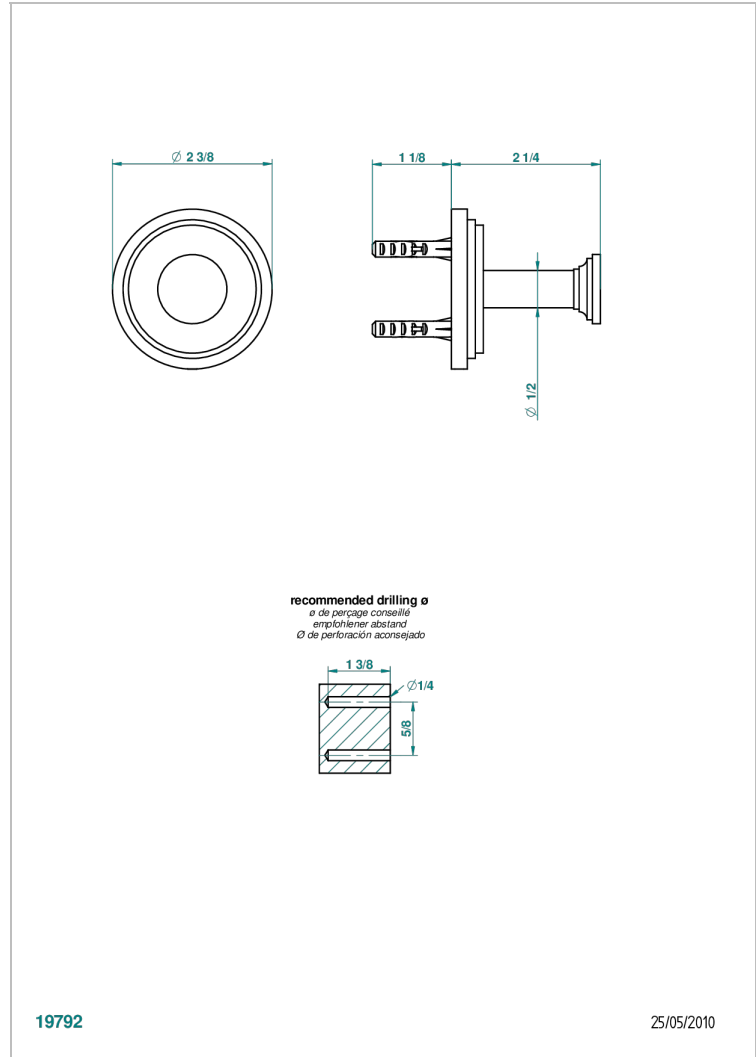

FAUBOURG BLACK PORCELAIN

G2L-517

Single robe hook

THG[®]
PARIS

19792

25/05/2010

CHARACTERISTIC

- Faubourg Black Porcelain
- Single robe hook