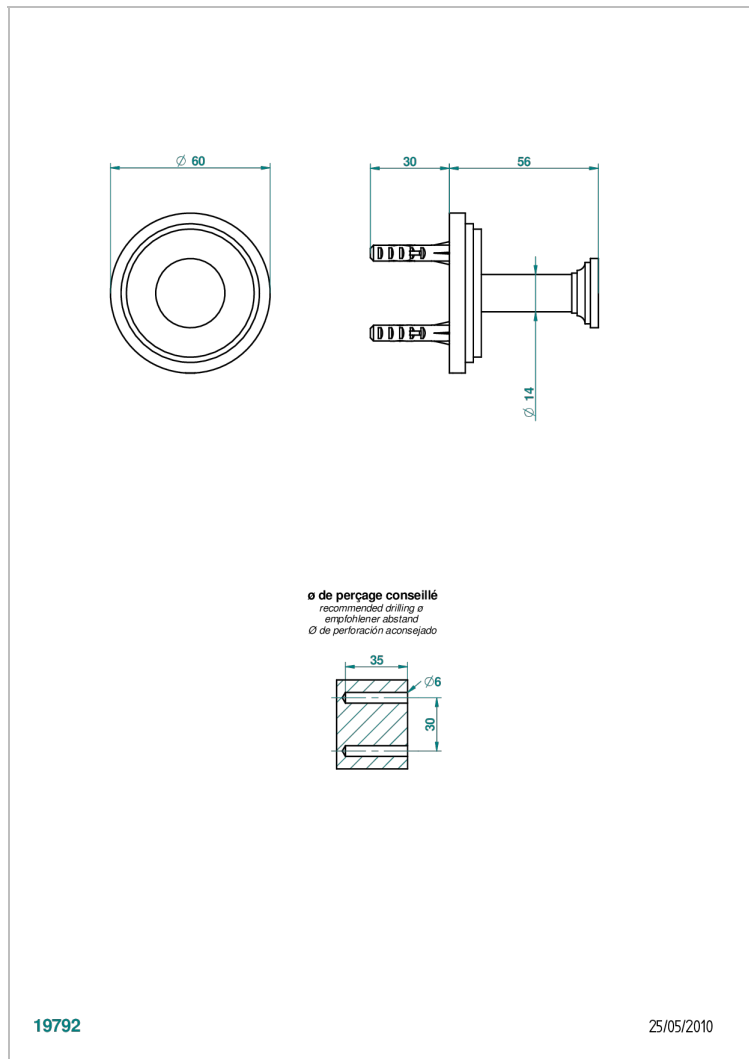

G2L-517

Single robe hook

19792

25/05/2010

CHARACTERISTIC

- Faubourg Black Porcelain
- Single robe hook

AVAILABLE FINITIONS

Antique nickel - H28
 Black ceram - D30
 Blush PVD - H62
 Brass color PVD - H49
 Brown bronze color PVD - F33
 Gold color PVD - H52

Nickel color PVD - H55
 Polished chrome (color finish) - A02
 Polished chrome / Polished gold (color finish) - G02
 Polished gold (color finish) - F01
 Polished nickel - B01
 Soft gold - F30

Soft matt gold - F31
 Umber PVD - H66